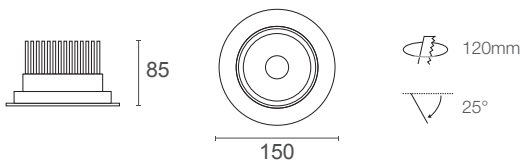

# MIDILED XDMS25

25 Watts / 31700 Lumens / 90+ CRI

Recessed adjustable 25W downlight featuring a single COB LED. Available in 2700K, 3000K, 4000K and 5000K colour temperature options in 90+ CRI or 2700K, 3000K and 4000K VIVID options. Large passive heatsink for effective thermal management ensuring high output and long lifespan. Supplied with remote driver.

System Power	26.4W	Cut-Out	120mm
LED Power	25W	Tilt-Angle	25°
IP Rating	IP20	Weight	505g

	2700K	3000K	4000K	5000K	VIVID	2700K	3000K	4000K
COB Lumen Output	2990 lm	3035 lm	3170 lm	3205 lm	VIVID	2570 lm	2650 lm	2725 lm
Total Luminous Flux	2098 lm	2131 lm	2228 lm	2253 lm	VIVID	1795 lm	1853 lm	1910 lm