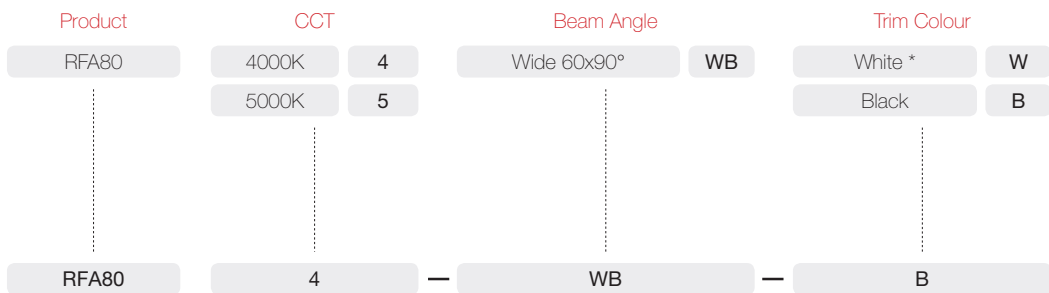

HIGHBAY RFA80

80 Watts / 11,200 Lumens / 80+ CRI

Compact 80W LED highbay with a high light output of 11,200 lumens with a high CRI of 80+. Sealed body manufactured from die-cast aluminium with a durable powder coated finish provides an IP66 rating making it suitable for harsh applications. Specially developed optical design provides a uniform rectangular 60° x 90° beam distribution. Supplied with integral LED driver and 1.5 meter suspension cable as standard.

System Power	94W
LED Power	80W
IP Rating	IP66

Beam Angle	60x90°
Weight	4.2kg

	4000K	5000K		
COB Lumen Output	11,200 lm	11,950 lm		
Total Luminous Flux	8,963 lm	9,443 lm		
Efficacy	95 lm/W 4000K		Lifetime	50,000hrs (L80)
Dimming	Optional: Dali & 1-10v			
Input Voltage	100V - 240V AC 50/60 Hz		Protection	Thermal and Short Circuit
			Power Factor	> 0.95