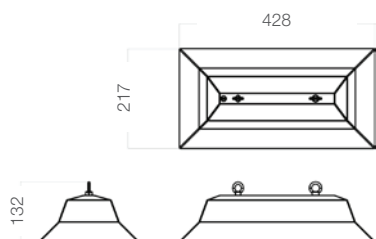

HIGHBAY RFA80

80 Watts / 11,200 Lumens / 80+ CRI

Compact 80W LED highbay with a high light output of 11,200 lumens with a high CRI of 80+. Sealed body manufactured from die-cast aluminium with a durable powder coated finish provides an IP66 rating making it suitable for harsh applications. Specially developed optical design provides a uniform rectangular 60° x 90° beam distribution. Supplied with integral LED driver and 1.5 meter suspension cable as standard.

System Power	94W
LED Power	80W
IP Rating	IP66

Beam Angle	60x90°
Weight	4.2kg

	4000K	5000K		
COB Lumen Output	11,200 lm	11,950 lm		
Total Luminous Flux	8,963 lm	9,443 lm		
Efficacy	95 lm/W 4000K		Lifetime	50,000hrs (L80)
Dimming	Optional: Dali & 1-10v			
Input Voltage	100V - 240V AC 50/60 Hz		Protection	Thermal and Short Circuit
			Power Factor	> 0.95