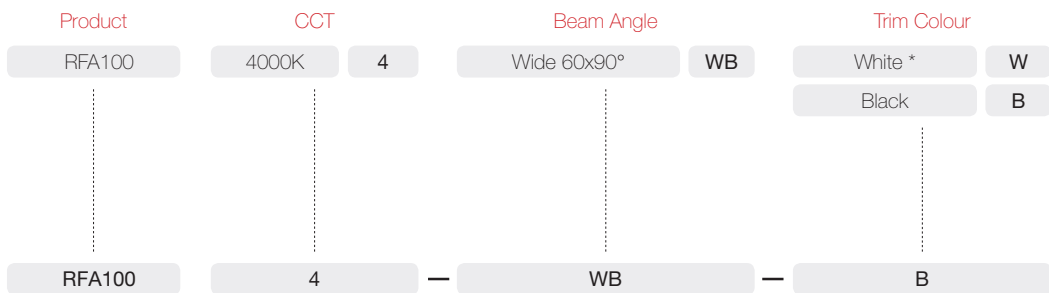

HIGHBAY RFA100

100 Watts / 14,000 Lumens / 80+ CRI

Compact 100W LED highbay with a high light output of 14,000 lumens with a high CRI of 80+. Sealed body manufactured from die-cast aluminium with a durable powder coated finish provides an IP66 rating making it suitable for harsh applications. Specially developed optical design provides a uniform rectangular 60° x 90° beam distribution. Supplied with integral LED driver and 1.5 meter suspension cable as standard.

System Power	112W	Beam Angle	60x90°
LED Power	100W	Weight	4.2kg
IP Rating	IP66		

	4000K	5000K			
COB Lumen Output	14,000 lm	14,750 lm			
Total Luminous Flux	11,208 lm	11,912 lm			
Efficacy	100 lm/W 4000K	Lifetime	50,000hrs (L80)		
Dimming	Optional: Dali & 1-10v				
Input Voltage	100V - 240V AC 50/60 Hz	Protection	Thermal and Short Circuit	Power Factor	> 0.95