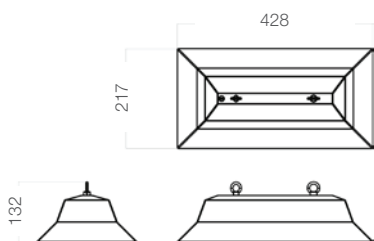

HIGHBAY RFA100

100 Watts / 14,000 Lumens / 80+ CRI

Compact 100W LED highbay with a high light output of 14,000 lumens with a high CRI of 80+. Sealed body manufactured from die-cast aluminium with a durable powder coated finish provides an IP66 rating making it suitable for harsh applications. Specially developed optical design provides a uniform rectangular 60° x 90° beam distribution. Supplied with integral LED driver and 1.5 meter suspension cable as standard.

System Power	112W	Beam Angle	60x90°
LED Power	100W	Weight	4.2kg
IP Rating	IP66		

	4000K	5000K			
COB Lumen Output	14,000 lm	14,750 lm			
Total Luminous Flux	11,208 lm	11,912 lm			
Efficacy	100 lm/W 4000K	Lifetime	50,000hrs (L80)		
Dimming	Optional: Dali & 1-10v				
Input Voltage	100V - 240V AC 50/60 Hz	Protection	Thermal and Short Circuit	Power Factor	> 0.95