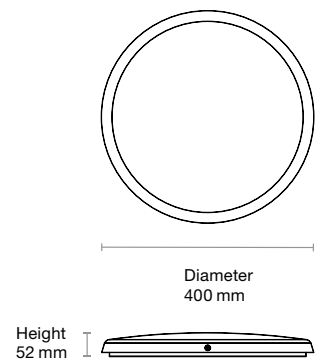

trendlighting.com.au

Made For Trade

Product	CCT	Trim Colour	Driver	Order Codes
ST30	Tricolour	White Trim	Leading & Trailing Edge	<b>ST30-TRI-W-LT</b>
		Black Trim		<b>ST30-TRI-B-LT</b>

#### Specifications

Trim Colour Options	White   Black
Dimensions	Ø400 x 52 (H) mm
Weight	1446 g
LED Power	30W
LED Type	SMD
Lumen Output	3385 lm
Efficacy	Up to 111 lm/W
CCT Technology	Tri-colour Selectable
Colour Temperature	3000K, 4000K, 5700K
Colour Rendering	CRI 80+
Lifetime	50,000 hours (L80)
Beam Angle	Wide 120°
System Power	30.5W Typical
Input	200-240V AC 50 Hz
Power Factor	>0.95
Dimming	Leading & Trailing Edge
Driver Type	Integral, Flicker Free
Connection Type	Hardwired
Ingress Protection	IP54
Impact Resistance	IK10
IEC Protection	Class II
Warranty	3 Years