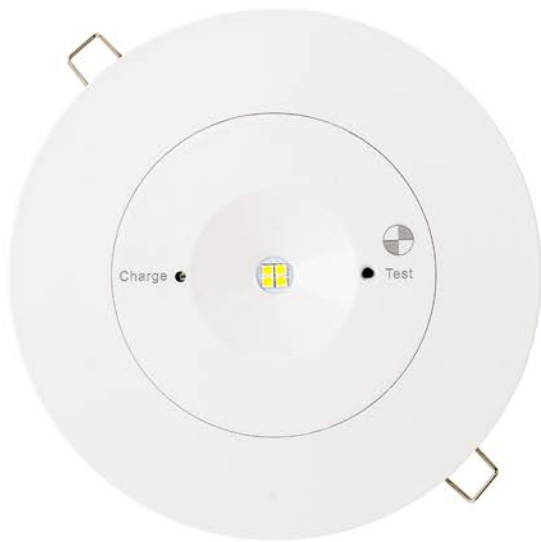

3W RECESSED LED SPITFIRE

RECESSED SPITFIRE

MATERIAL	POLYCARBONATE + ALUMINIUM
COLOUR / FINISH	MATT WHITE
COLOUR TEMP	6000K
LUMEN OUTPUT	140LM
INPUT VOLTAGE	240V
BUILT IN LED	3W LED
BATTERY TYPE	LITHIUM
CHARGING TIME	24 HRS
DURATION TIME	3 HOURS
WORK MODE	NON-MAINTAINED
VIEWING DISTANCE	24M
TEST MODE	MANUAL TESTING
CUT OUT	65MM - 125MM
IP RATING	IP20
CLASSIFICATION	D40
COMPLIANCE	AS2293
WARRANTY	3 YEARS REPLACEMENT

PRODUCT ORDERING

	3W LED	6000K	140LM
--	--------	-------	-------

PHOTOMETRICS