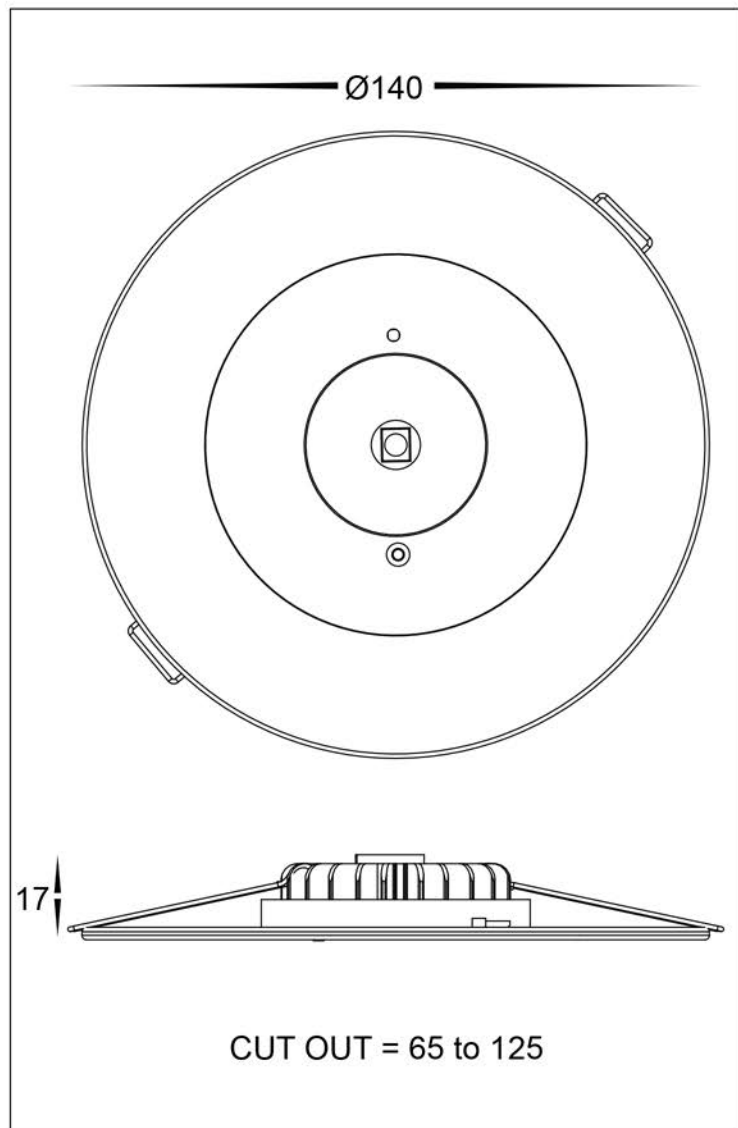

3W RECESSED LED SPITFIRE

RECESSED SPITFIRE

MATERIAL	POLYCARBONATE + ALUMINIUM
COLOUR / FINISH	MATT WHITE
COLOUR TEMP	6000K
LUMEN OUTPUT	140LM
INPUT VOLTAGE	240V
BUILT IN LED	3W LED
BATTERY TYPE	LITHIUM
CHARGING TIME	24 HRS
DURATION TIME	3 HOURS
WORK MODE	NON-MAINTAINED
VIEWING DISTANCE	24M
TEST MODE	MANUAL TESTING
CUT OUT	65MM - 125MM
IP RATING	IP20
CLASSIFICATION	D40
COMPLIANCE	AS2293
WARRANTY	3 YEARS REPLACEMENT

PRODUCT ORDERING

	3W LED	6000K	140LM
--	--------	-------	-------

PHOTOMETRICS