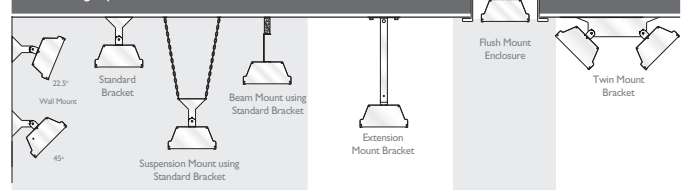

Mounting Options