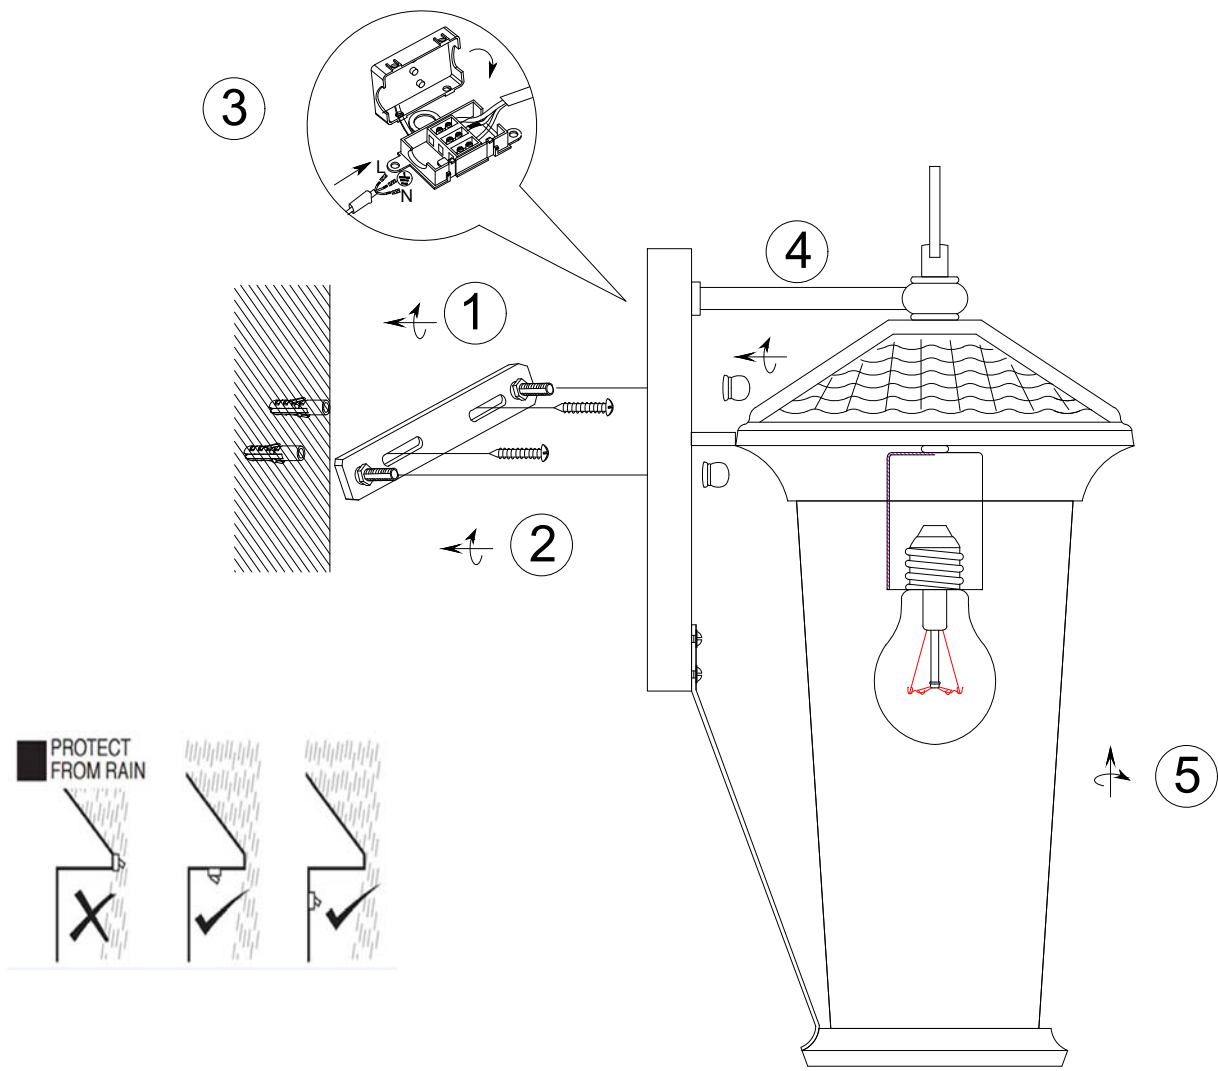

ITEM NO.:ZELDIN EX40

- Disclaimer:
-  Tools not included
 -  Shade ring attached on lamp holder
 -  Globe(s) not included

240V ~ 50Hz E27 Max.25W x1
NOTE: GLOBE NOT INCLUDED

IMPORTANT
Must be installed by a qualified electrical contractor.
Install in accordance with AS/NZS3000