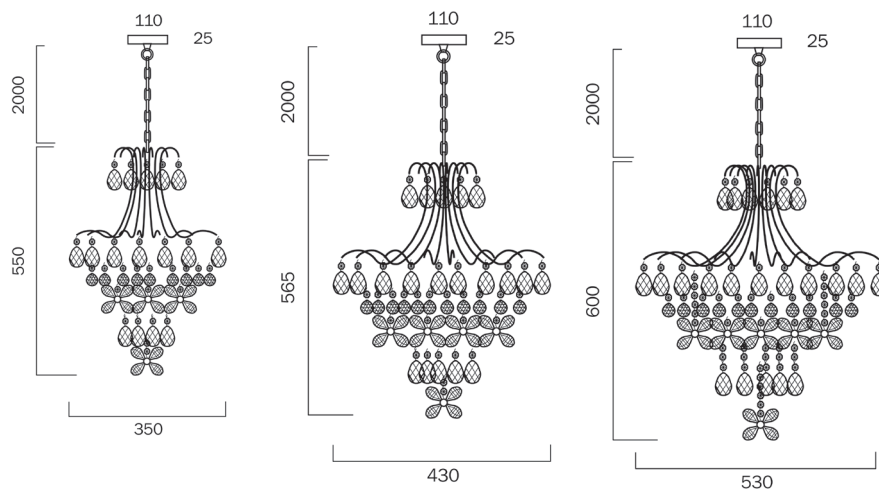

Sienna

Specifications

Type	Pendant
Light Source	4x25w E14max 6x25w E14max 8x25w E14max
Globe	Not included
Warranty	3 years*

Codes

- Sienna PE31-CH
- Sienna PE31-GD
- Sienna PE51-CH
- Sienna PE51-GD
- Sienna PE71-CH
- Sienna PE71-GD

Measurements

Colours

Chrome/clear

Gold/clear

Product Approvals