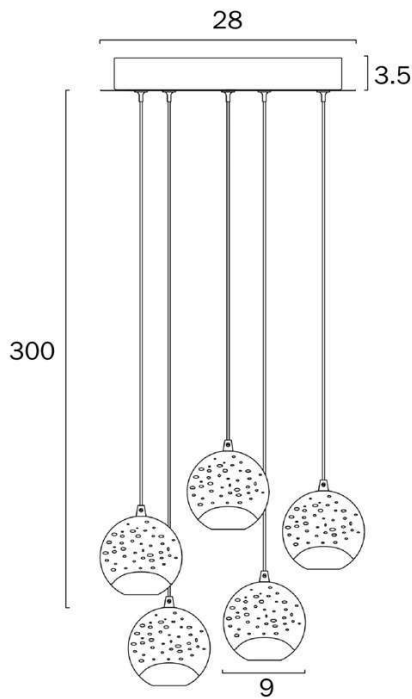

Last modification 2024-02-13

SEGOVIA PE5-GD 9329501068595

Overview

Family name	Segovia
Categories	Pendants
Mounting	Surface
Shade Shape	Round
Suspension Type	Break Wire
Usage	Indoor Lighting
ERAC Product Registration	AZ 69024103

Color / Material

Fixture Color	Gold, Clear
Fixture Finish	Gloss
Fixture Material	Glass, Stainless Steel, Zinc Alloy, Iron
Canopy Color	Gold
Glass Color	Clear

Size

Fixture Diameter (cm)	28.0
Fixture Height (cm)	9.0
Canopy Diameter (cm)	28.0
Canopy Projection (cm)	3.5
Glass Diameter	9.00
Glass Height (cm)	9.0
Suspension Length (cm)	300.0
Height Adjustable?	Yes

Specification

Voltage Input	240V
Total Wattage (max)	25
Wattage	5
Globe Type	LED integrated SMD
Globe / Light Source qty	5
Globe / Light Source included	Yes

All representations within this document are subject to copyright. ELECTRICAL INSTALLATIONS MUST BE PERFORMED BY A QUALIFIED ELECTRICAL CONTRACTOR AND INSTALLED IN ACCORDANCE WITH AS/NZS 3000.
NOTE : All images , descriptions and dimensions are indicative. Please check latest version of item detail on Telbix website prior to ordering or installation.

Barcode

GTIN 9329501068595

Image -dimensions

Note: Dimensions are only a guide and may vary due to manufacturing variations.