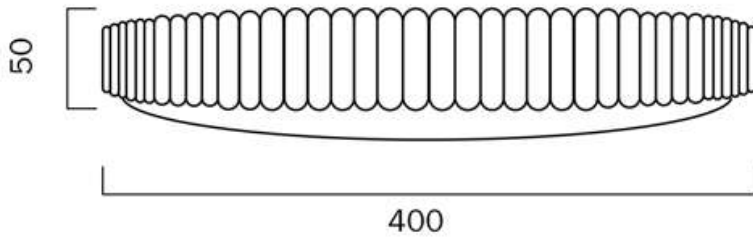

Overview

Family name	Rosario
Item Type	Oysters (OY)
Mounting	Surface

Color / Material

Fixture Color 1	Smoke
------------------------	-------

Size

Fixture Diameter (cm)	40.5
Fixture Height (cm)	6.5
Canopy Diameter (cm)	35.5

Specification

Voltage Input	240V
Wattage (max)	30
Wattage	30W
Globe Type	LED integrated SMD
Globe / Light Source qty	1
Globe / Light Source included	Yes
Lumens	2400
Color Temperature	Warm White; Cool White; Daylight
Color Kelvin	3 CCT (3000k - 4000k - 5500k)
Color Rendering	>84
Dimmable	Triac
Power Factor	>0.90
Surge Protection	Yes (1.5 Kva)
Control Gear Included	Yes-integrated
IP rating	IP20
Warranty	3

Barcode

GTIN	9329501054840
-------------	---------------

Pricing

PRICE - RRP incGST	115.0
---------------------------	-------

Image -dimensions

Last modification 2021-03-01

ROSARIO OY40-CL
9329501054833

The Rosario oyster utilizes state of the art LED lighting to create a contemporary modern style. The domed starlight diffuser evenly dispenses the illumination and is encased by a clear or smoke ribbed deco trim. The universal style complements a range of interior spaces. CCT changeable by internal slide switch, this simple oyster will light your space with a streamlined beauty. OY40 is triac dimmable.

Size

Fixture Diameter (cm)	40.5
Fixture Height (cm)	6.5
Canopy Diameter (cm)	35.5

Specification

Voltage Input	240V
Wattage (max)	30
Wattage	30W
Globe Type	LED integrated SMD
Globe / Light Source qty	1
Globe / Light Source included	Yes
Lumens	2400
Color Temperature	Warm White; Cool White; Daylight
Color Kelvin	3 CCT (3000k - 4000k - 5500k)
Color Rendering	>84
Dimmable	Triac
Power Factor	>0.90
Surge Protection	Yes (1.5 Kva)
Control Gear Included	Yes-integrated
IP rating	IP20
Warranty	3