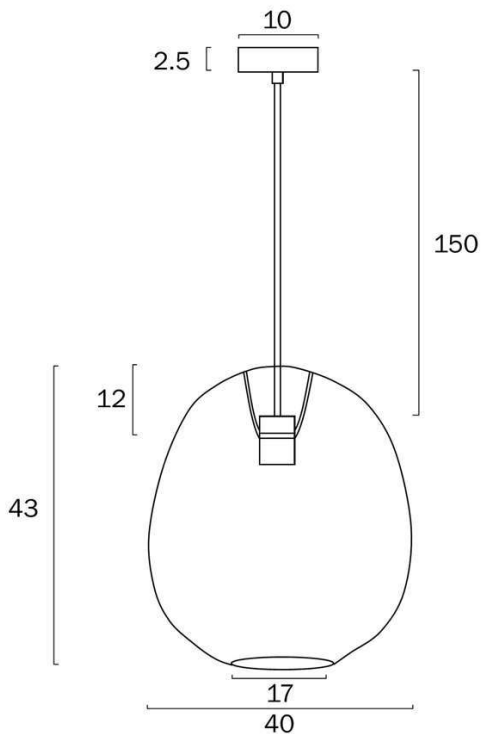

Last modification

2022-10-19

RANA PE40-NAT 9329501063989

Overview

Family name	Rana
Categories	Pendants
Mounting	Surface
Suspension Type	Cable
Usage	Indoor Lighting

Color / Material

Fixture Color	Natural,White
Fixture Material	Rattan,Iron
Canopy Color	White
Cable Color	White
Cable Material	PVC

Size

Fixture Diameter (cm)	40.0
Fixture Height (cm)	43.0
Canopy Diameter (cm)	10.0
Canopy Projection (cm)	2.5
Suspension Length (cm)	150.0
Height Adjustable?	Yes

Specification

Voltage Input	240V
Wattage (max)	25
Globe Type	E27
Globe / Light Source qty	1
Globe / Light Source included	No
Dimmable	Globe Dependant
Electrical Protection	CLASS I - HIGH VOLTAGE, EARTH REQUIRED
IP rating	IP20
Approvals	RCM
Box Contents	Basic mounting screws,Instruction

Note: Dimensions are only a guide and may vary due to manufacturing variations.