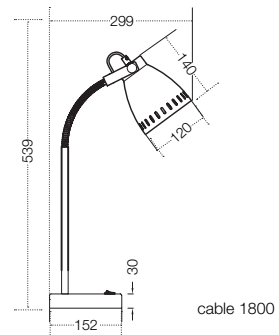

Nova

Specifications

Type	Table Lamp
Light Source	25w E27 max
Globe	Not included
Warranty	1 year*

Codes

Nova TL-AB	Nova TL-GY
Nova TL-BK	Nova TL-NK
Nova TL-BL	Nova TL-PK
	Nova TL-WH

Measurements

Colours

Product Approvals