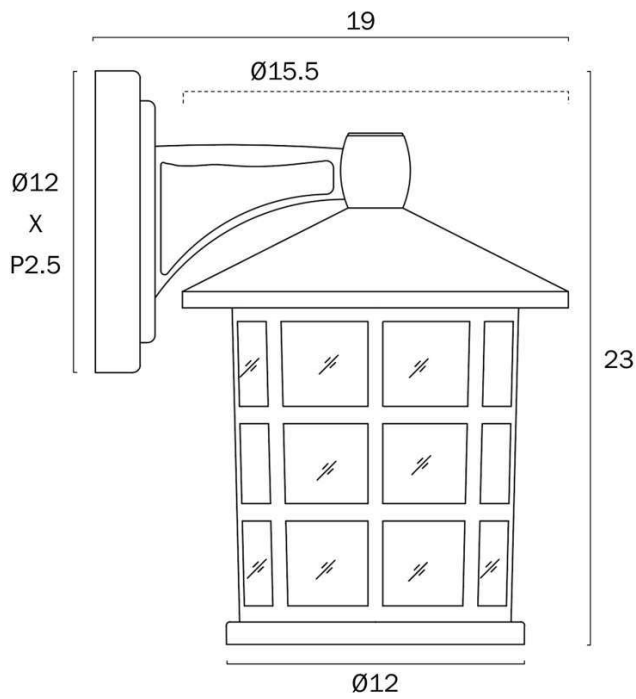

Overview

Family name	Nadira
Categories	Coach Lights
Mounting	Surface
Usage	Outdoor Lighting

Color / Material

Fixture Color	White
Fixture Finish	Sand
Fixture Material	Aluminium, Glass

Size

Fixture Width (cm)	15.5
Fixture Height (cm)	23.0
Fixture Projection (cm)	19.0
Canopy Diameter (cm)	12.0
Canopy Projection (cm)	2.5

Note: Dimensions are only a guide and may vary due to manufacturing variations.