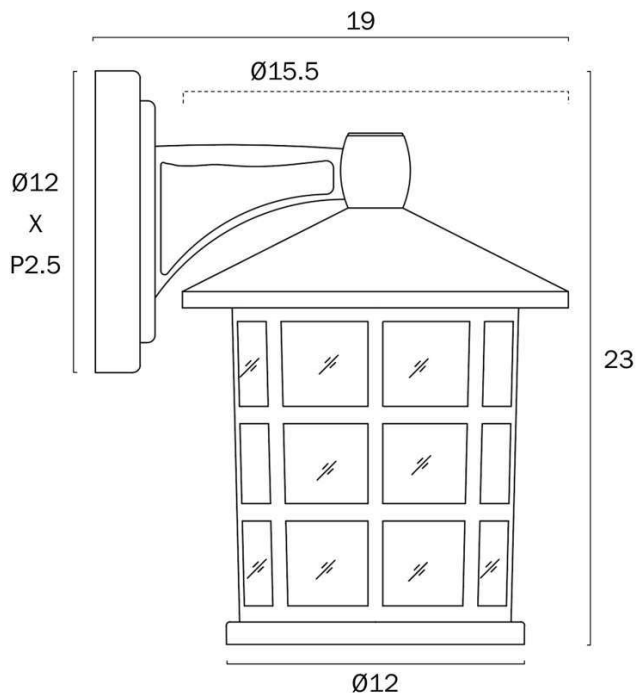

Overview

Family name	Nadira
Categories	Coach Lights
Mounting	Surface
Usage	Outdoor Lighting

Color / Material

Fixture Color	Black
Fixture Finish	Sand
Fixture Material	Aluminium, Glass

Size

Fixture Width (cm)	15.5
Fixture Height (cm)	23.0
Fixture Projection (cm)	19.0
Canopy Diameter (cm)	12.0
Canopy Projection (cm)	2.5

Note: Dimensions are only a guide and may vary due to manufacturing variations.

Last modification 2024-05-03

NADIRA EX-WH 9329501072318

The Nadira Exterior Wall Light seamlessly merges modern design with traditional allure. Constructed from sleek aluminium and glass, it offers a contemporary twist in classic black and white options, perfect for illuminating outdoor spaces with style.

Overview

Family name	Nadira
Categories	Coach Lights
Mounting	Surface
Usage	Outdoor Lighting

Color / Material

Fixture Color	White
Fixture Finish	Sand
Fixture Material	Aluminium, Glass

Size

Fixture Width (cm)	15.5
Fixture Height (cm)	23.0
Fixture Projection (cm)	19.0
Canopy Diameter (cm)	12.0
Canopy Projection (cm)	2.5