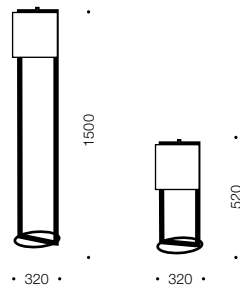

Loftus

Specifications

Type	Floor & Table Lamp
Light Source	E27 40w max
Globe	Not included
Warranty	1 year*

Colours

Rusty/white

Measurements

Codes

Loftus FL-RST

Size

Fixture Diameter (cm)	40.0
Fixture Height (cm)	155.0
Shade Diameter (cm)	35.0
Shade Height (cm)	32.0
Cable Length (cm)	200 (50+Foot Switch+150)

Specification

Voltage Input	240V
Wattage (max)	25
Globe Type	E27
Globe / Light Source qty	1
Globe / Light Source included	No
Dimmable	No
Electrical Protection	CLASS II - DOUBLE INSULATED, EARTH NOT REQUIRED