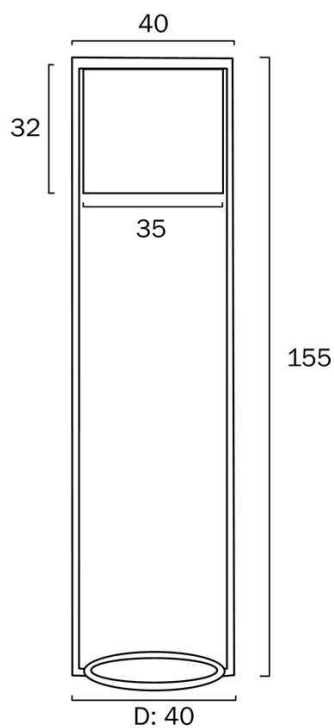

Loftus

Specifications

Type	Floor & Table Lamp
Light Source	E27 40w max
Globe	Not included
Warranty	1 year*

Colours

Rusty/white

Measurements

Codes

Loftus FL-RST

Size

Fixture Diameter (cm)	40.0
Fixture Height (cm)	155.0
Shade Diameter (cm)	35.0
Shade Height (cm)	32.0
Cable Length (cm)	200 (50+Foot Switch+150)

Specification

Voltage Input	240V
Wattage (max)	25
Globe Type	E27
Globe / Light Source qty	1
Globe / Light Source included	No
Dimmable	No
Electrical Protection	CLASS II - DOUBLE INSULATED, EARTH NOT REQUIRED

Barcode

GTIN 9329501063637

Image -dimensions

Note: Dimensions are only a guide and may vary due to manufacturing variations.