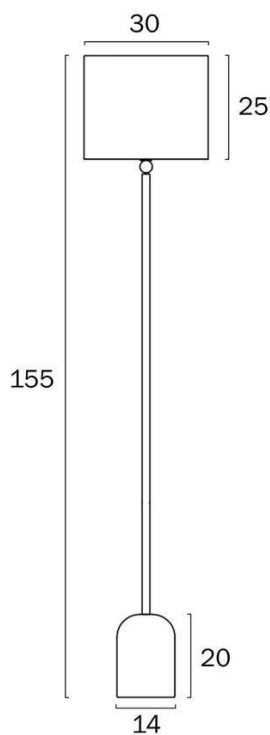

Size

Fixture Diameter (cm)	30.0
Fixture Height (cm)	155.0
Base Diameter (cm)	14.0
Shade Diameter (cm)	30.0
Shade Height (cm)	25.0
Height Adjustable?	No
Cable Length (cm)	200 (50+Foot Switch+150)

All representations within this document are subject to copyright. ELECTRICAL INSTALLATIONS MUST BE PERFORMED BY A QUALIFIED ELECTRICAL CONTRACTOR AND INSTALLED IN ACCORDANCE WITH AS/NZS 3000.
NOTE : All images , descriptions and dimensions are indicative. Please check latest version of item detail on Telbix website prior to ordering or installation.

Specification

Voltage Input	240V
Total Wattage (max)	25
Globe Type	E27
Globe / Light Source qty	1
Globe / Light Source included	No
Dimmable	Globe Dependant
Electrical Protection	CLASS II - DOUBLE INSULATED, EARTH NOT REQUIRED
IP rating	IP20
Lead and Plug	Yes
Approvals	RCM
Assembly Required	Yes
Care Instructions	Do not use strong liquid cleaners, Wipe clean with a dry cloth
Replacement Warranty	*3 Years

Barcode

GTIN 9329501071281

Image -dimensions

Note: Dimensions are only a guide and may vary due to manufacturing variations.