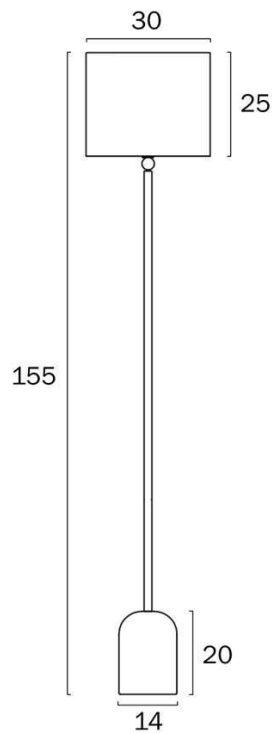

Specification

Voltage Input	240V
Total Wattage (max)	25
Globe Type	E27
Globe / Light Source qty	1
Globe / Light Source included	No
Dimmable	Globe Dependant
Electrical Protection	CLASS II - DOUBLE INSULATED, EARTH NOT REQUIRED
IP rating	IP20
Lead and Plug	Yes
Approvals	RCM
Assembly Required	Yes
Care Instructions	Do not use strong liquid cleaners, Wipe clean with a dry cloth
Replacement Warranty	*3 Years

Barcode

GTIN 9329501071052

Image -dimensions

Note: Dimensions are only a guide and may vary due to manufacturing variations.