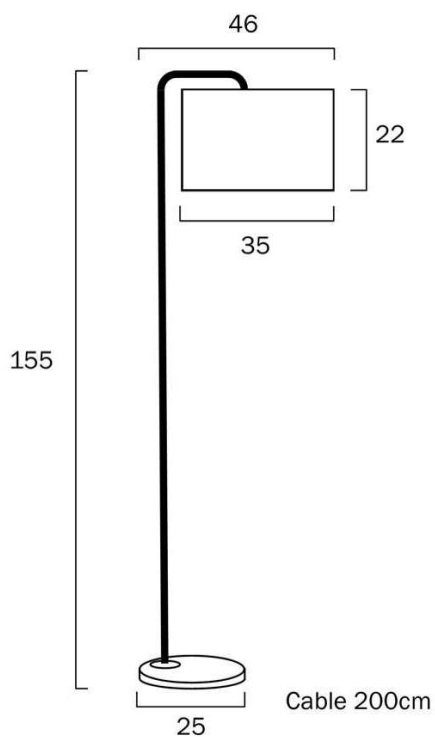

Specification

Voltage Input	240V
Wattage (max)	40
Globe Type	E27
Globe / Light Source qty	1
Globe / Light Source included	No
Dimmable	Globe Dependant
Electrical Protection	CLASS II - DOUBLE INSULATED, EARTH NOT REQUIRED
IP rating	IP20
Lead and Plug	Yes
Approvals	RCM
Box Contents	Instruction
Care Instructions	Do not use strong liquid cleaners,Wipe clean with a dry cloth
Replacement Warranty	*3 Years

Barcode

GTIN 9329501051375

Image -dimensions