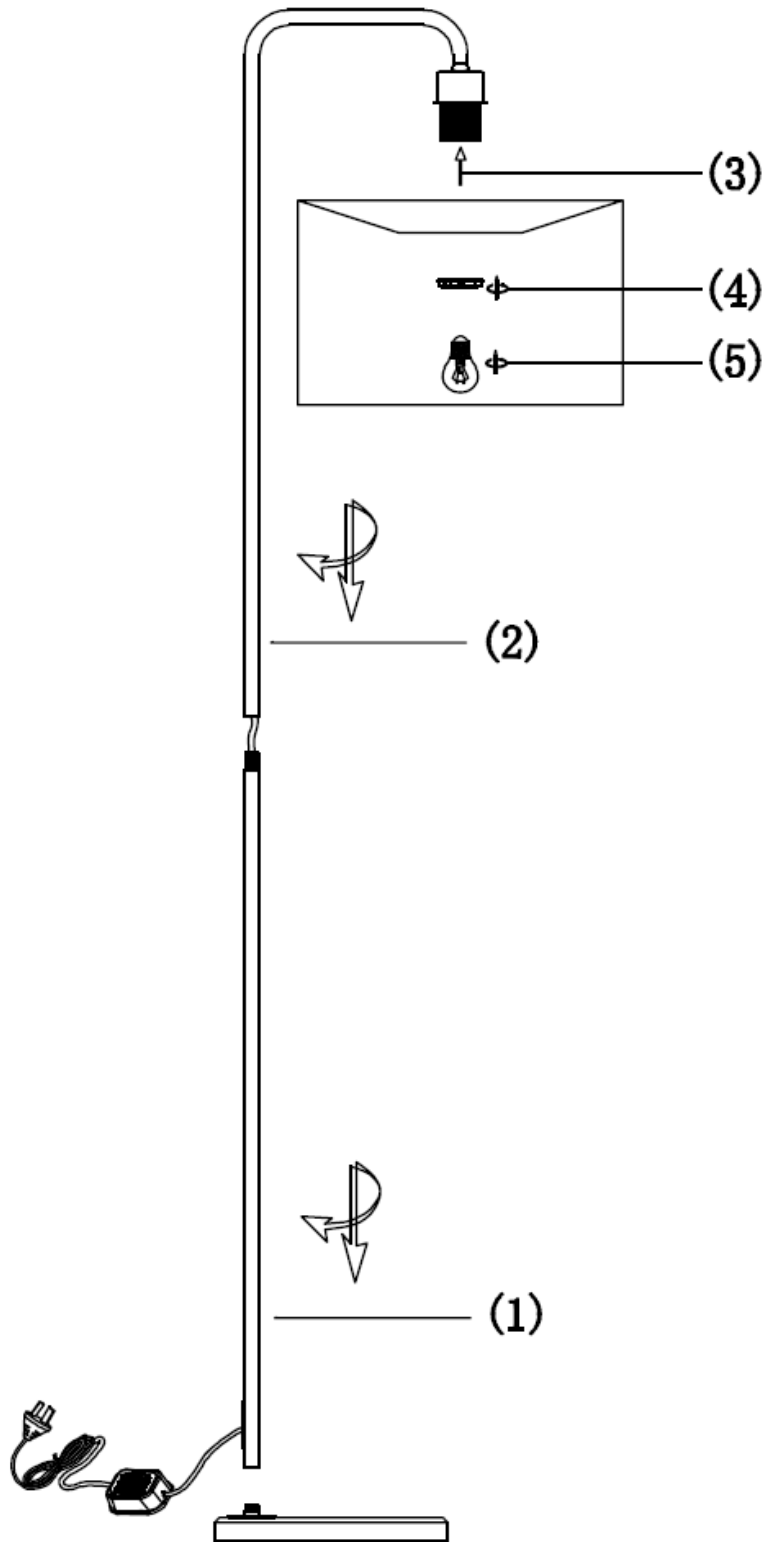

# ITEM NO.: INGRID FL-GD/BK

- Disclaimer:
-  Tools not included
  -  Shade ring attached on lamp holder
  -  Globe(s) not included

240V ~ 50Hz E27 Max.25W x1

**Telbix.**

NOTE: GLOBE NOT INCLUDED