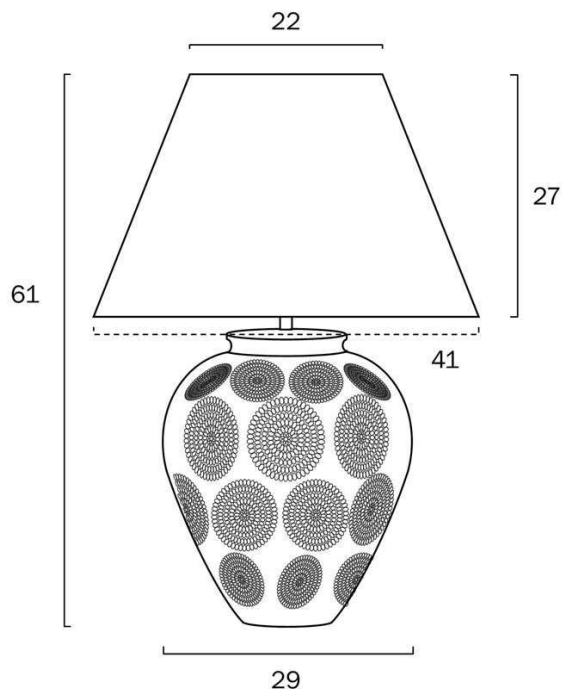

Fixture Height (cm)	61.0
Base Diameter (cm)	29.0
Shade Top (cm)	22.0
Shade Bottom (cm)	41.0
Shade Height (cm)	27.0
Cable Length (cm)	180 (30+Inline Switch+150)

Specification

Voltage Input	240V
Wattage (max)	25
Globe Type	E27
Globe / Light Source qty	1
Globe / Light Source included	No
Dimmable	Globe Dependant
Electrical Protection	CLASS II - DOUBLE INSULATED, EARTH NOT REQUIRED
IP rating	IP20
Lead and Plug	Yes
Approvals	RCM
Assembly Required	Yes
Box Contents	Instruction
Care Instructions	Do not use strong liquid cleaners, Wipe clean with a dry cloth
Replacement Warranty	*3 Years

Barcode

GTIN 9329501059661

Image -dimensions

Note: Dimensions are only a guide and may vary due to manufacturing variations.