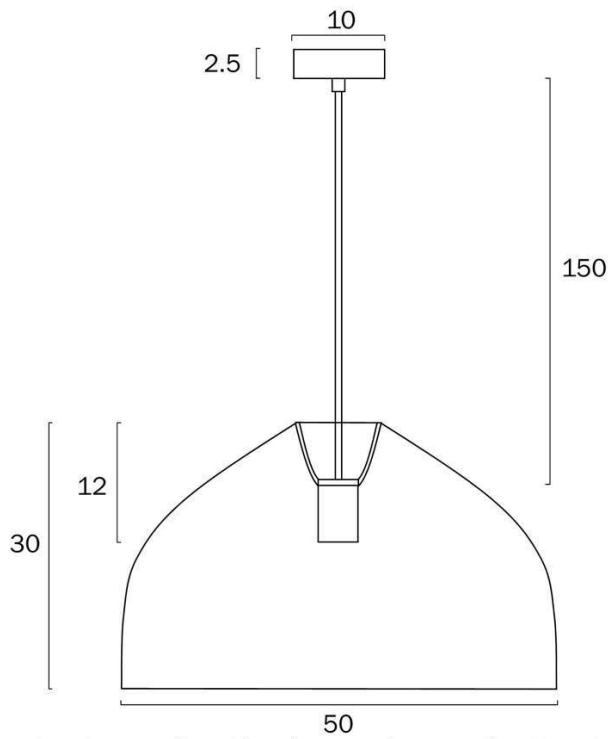

## Size

<b>Fixture Diameter (cm)</b>	50.0
<b>Fixture Height (cm)</b>	30.0
<b>Canopy Diameter (cm)</b>	10.0
<b>Canopy Projection (cm)</b>	2.5
<b>Suspension Length (cm)</b>	150.0
<b>Height Adjustable?</b>	Yes

**Care Instructions**

Do not use strong liquid cleaners,Wipe clean with a dry cloth

**Warranty**

\*3 Years

**Barcode****GTIN**

9329501063927

**Image -dimensions**

Note: Dimensions are only a guide and may vary due to manufacturing variations.