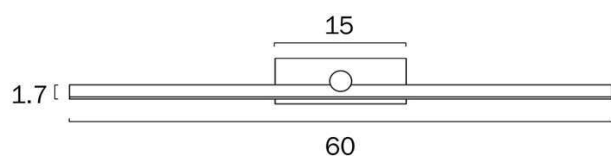

Color Temperature	Warm White; Natural White; Cool White
Color Kelvin	3 CCT (3000k - 4000k - 5000k)
Color Rendering	>83
Dimmable	No
Electrical Protection	CLASS I - HIGH VOLTAGE, EARTH REQUIRED
IP rating	IP44
Lead and Plug	No
Approvals	RCM
Installation Required	Yes (by Licensed Electrician only)
Care Instructions	Do not use strong liquid cleaners, Wipe clean with a dry cloth
Replacement Warranty	*3 Years

Barcode

GTIN 9329501067314

Image -dimensions

Note: Dimensions are only a guide and may vary due to manufacturing variations.