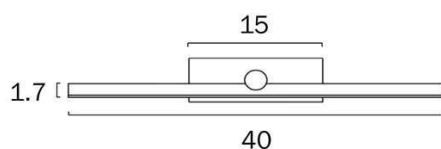

Color Temperature	Warm White; Natural White; Cool White
Color Kelvin	3 CCT (3000k - 4000k - 5000k)
Color Rendering	>83
Dimmable	No
Electrical Protection	CLASS I - HIGH VOLTAGE, EARTH REQUIRED
IP rating	IP44
Lead and Plug	No
Approvals	RCM
Installation Required	Yes (by Licensed Electrician only)
Care Instructions	Do not use strong liquid cleaners, Wipe clean with a dry cloth
Replacement Warranty	*3 Years

Barcode

GTIN 9329501067314

Image -dimensions

Note: Dimensions are only a guide and may vary due to manufacturing variations.