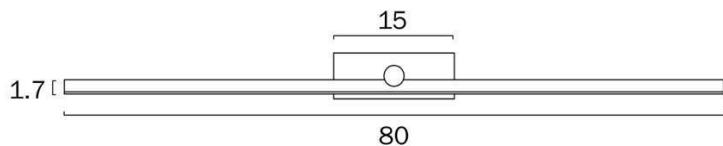

Color Temperature	Warm White; Natural White; Cool White
Color Kelvin	3 CCT (3000k - 4000k - 5000k)
Color Rendering	>83
Dimmable	No
Electrical Protection	CLASS I - HIGH VOLTAGE, EARTH REQUIRED
IP rating	IP44
Lead and Plug	No
Approvals	RCM
Installation Required	Yes (by Licensed Electrician only)
Care Instructions	Do not use strong liquid cleaners, Wipe clean with a dry cloth
Replacement Warranty	*3 Years

Barcode

GTIN 9329501067291

Image -dimensions

Note: Dimensions are only a guide and may vary due to manufacturing variations.