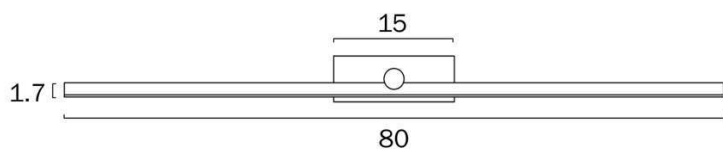

Color Temperature	Warm White; Natural White; Cool White
Color Kelvin	3 CCT (3000k - 4000k - 5000k)
Color Rendering	>83
Dimmable	No
Electrical Protection	CLASS I - HIGH VOLTAGE, EARTH REQUIRED
IP rating	IP44
Lead and Plug	No
Approvals	RCM
Installation Required	Yes (by Licensed Electrician only)
Care Instructions	Do not use strong liquid cleaners, Wipe clean with a dry cloth
Replacement Warranty	*3 Years

Barcode

GTIN 9329501067314

Image -dimensions

Note: Dimensions are only a guide and may vary due to manufacturing variations.