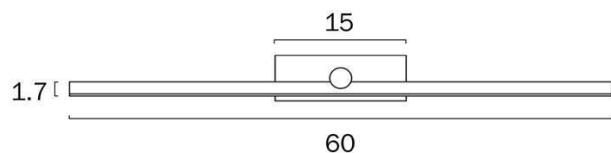

Color Temperature	Warm White; Natural White; Cool White
Color Kelvin	3 CCT (3000k - 4000k - 5000k)
Color Rendering	>83
Dimmable	No
Electrical Protection	CLASS I - HIGH VOLTAGE, EARTH REQUIRED
IP rating	IP44
Lead and Plug	No
Approvals	RCM
Installation Required	Yes (by Licensed Electrician only)
Care Instructions	Do not use strong liquid cleaners, Wipe clean with a dry cloth
Replacement Warranty	*3 Years

Barcode

GTIN 9329501067291

Image -dimensions

Note: Dimensions are only a guide and may vary due to manufacturing variations.