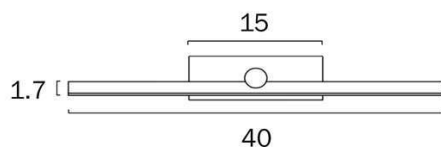

Color Temperature	Warm White; Natural White; Cool White
Color Kelvin	3 CCT (3000k - 4000k - 5000k)
Color Rendering	>83
Dimmable	No
Electrical Protection	CLASS I - HIGH VOLTAGE, EARTH REQUIRED
IP rating	IP44
Lead and Plug	No
Approvals	RCM
Installation Required	Yes (by Licensed Electrician only)
Care Instructions	Do not use strong liquid cleaners, Wipe clean with a dry cloth
Replacement Warranty	*3 Years

Barcode

GTIN 9329501067291

Image -dimensions

Note: Dimensions are only a guide and may vary due to manufacturing variations.