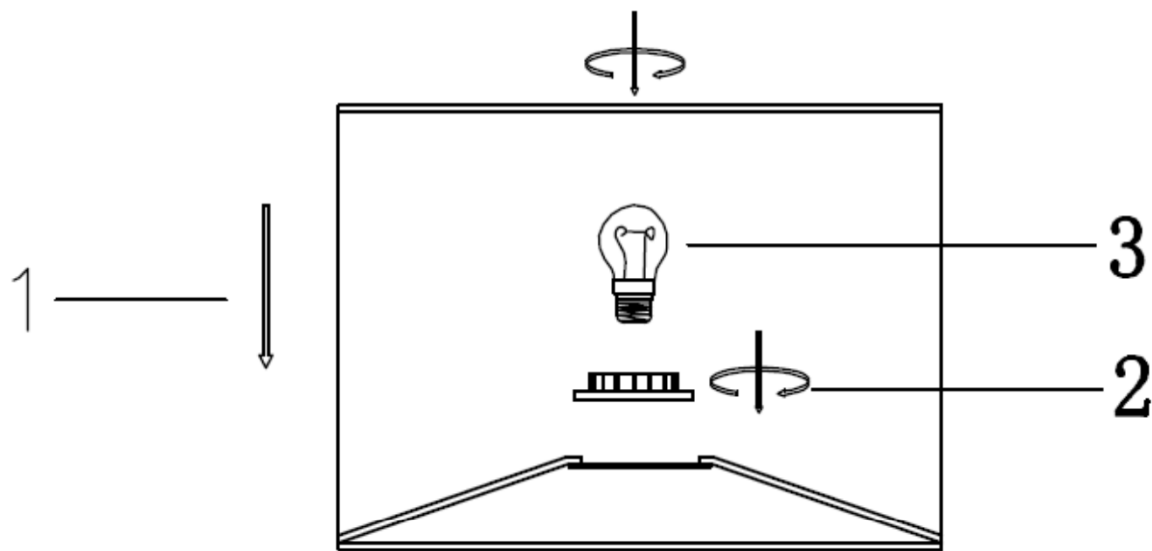

# ITEM NO.:DESIRE TL

240V ~ 50Hz E27 Max.25W x1

NOTE: GLOBE NOT INCLUDED

-  Disclaimer: Tools not included
-  Shade ring attached on lamp holder
-  Globe(s) not included