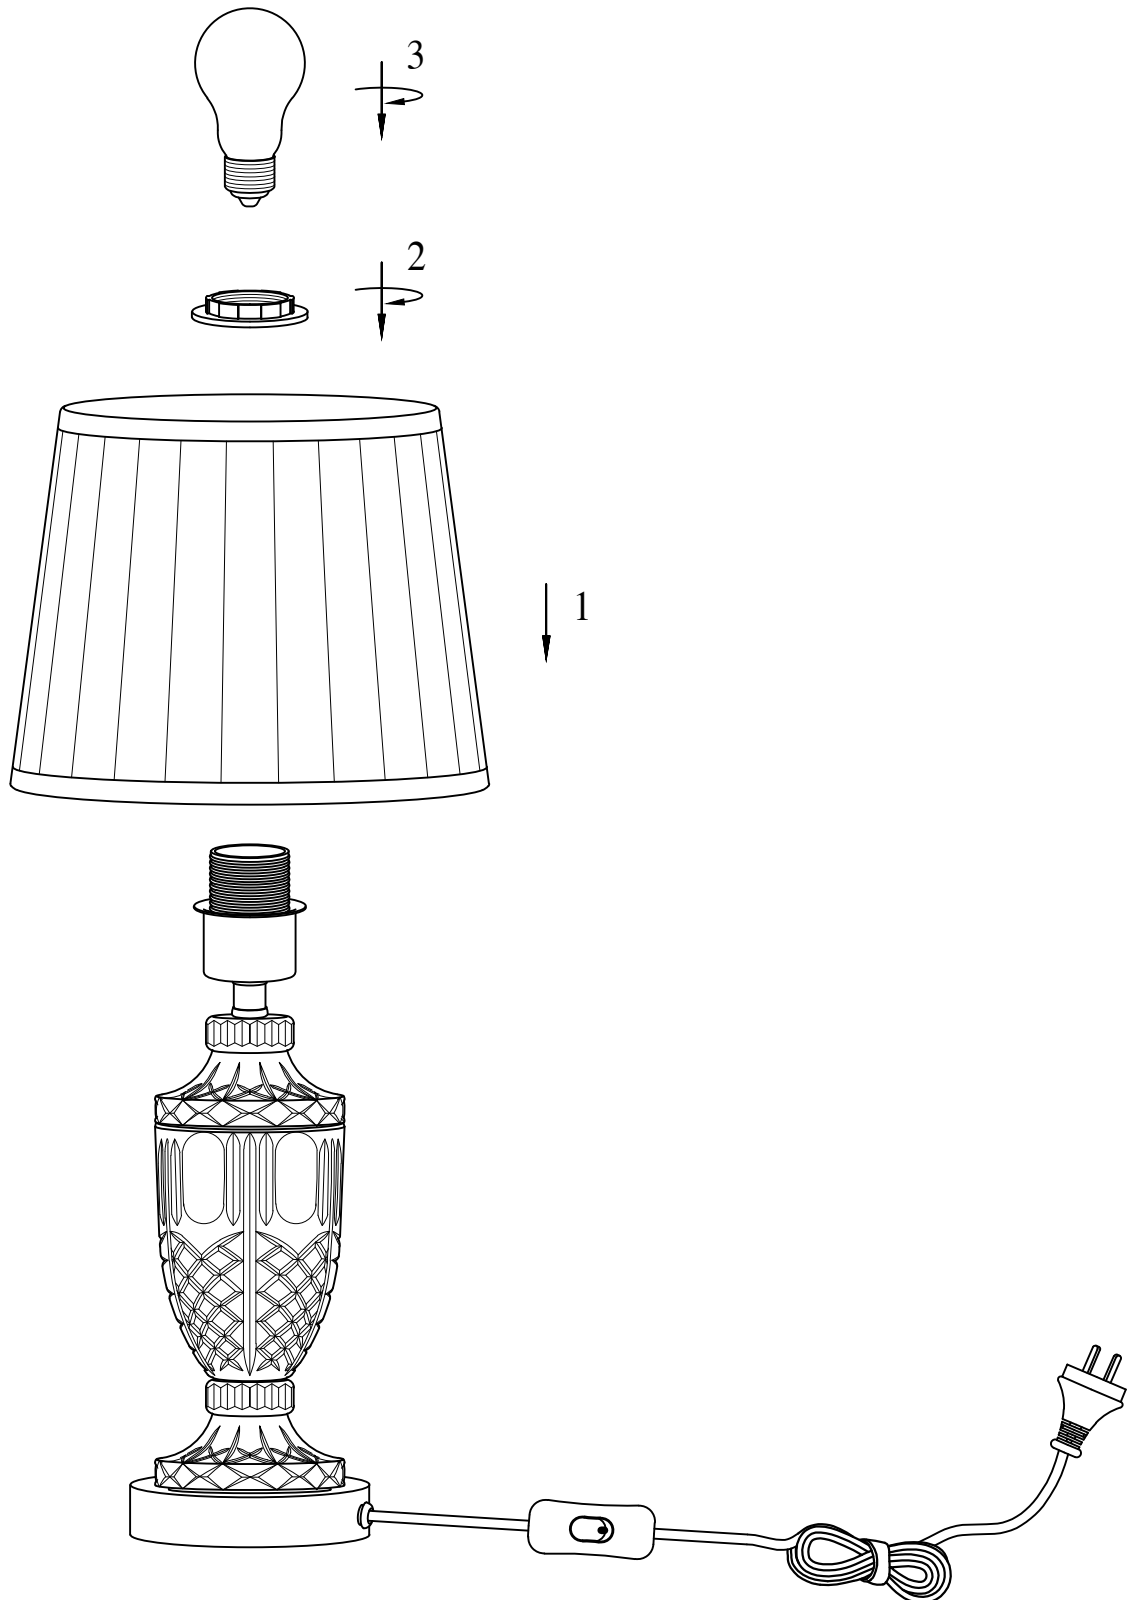

# ITEM NO.: DEBDEN TL

240V~50Hz E27 Max.25W

**NOTE:GLOBE NOT INCLUDED**

**Telbix.**

Disclaimer:  
Tools not included  
Shade ring attached on lamp holder  
Globe(s) not included