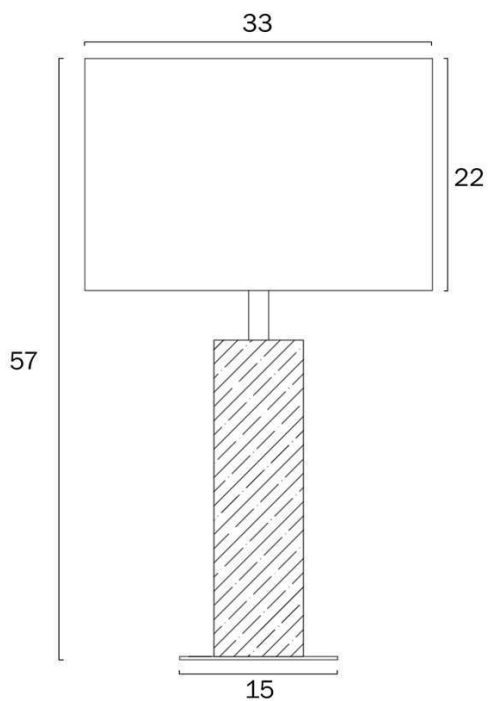

Overview

Family name	Chad
Categories	Table Lamps
Switch	Inline Switch
Usage	Indoor Lighting
ERAC Product Registration	SAA-210304-EA

Color / Material

Fixture Color	Wood, Black
Fixture Finish	Matte
Fixture Material	Wood, Iron, Fabric
Shade Color	Black
Shade Material	Cotton TC
Cable Color	Black
Cable Material	PVC

Size

Fixture Diameter (cm)	33.0
Fixture Width (cm)	33.0
Fixture Height (cm)	57.0
Base Diameter (cm)	15.0
Shade Diameter (cm)	33.0
Shade Height (cm)	22.0
Height Adjustable?	No
Cable Length (cm)	180 (30+Inline Switch+150)

Specification

Voltage Input	240V
Total Wattage (max)	25

All representations within this document are subject to copyright. ELECTRICAL INSTALLATIONS MUST BE PERFORMED BY A QUALIFIED ELECTRICAL CONTRACTOR AND INSTALLED IN ACCORDANCE WITH AS/NZS 3000. NOTE : All images , descriptions and dimensions are indicative. Please check latest version of item detail on Telbix website prior to ordering or installation.

Barcode

GTIN 9329501070857

Image -dimensions

Note: Dimensions are only a guide and may vary due to manufacturing variations.