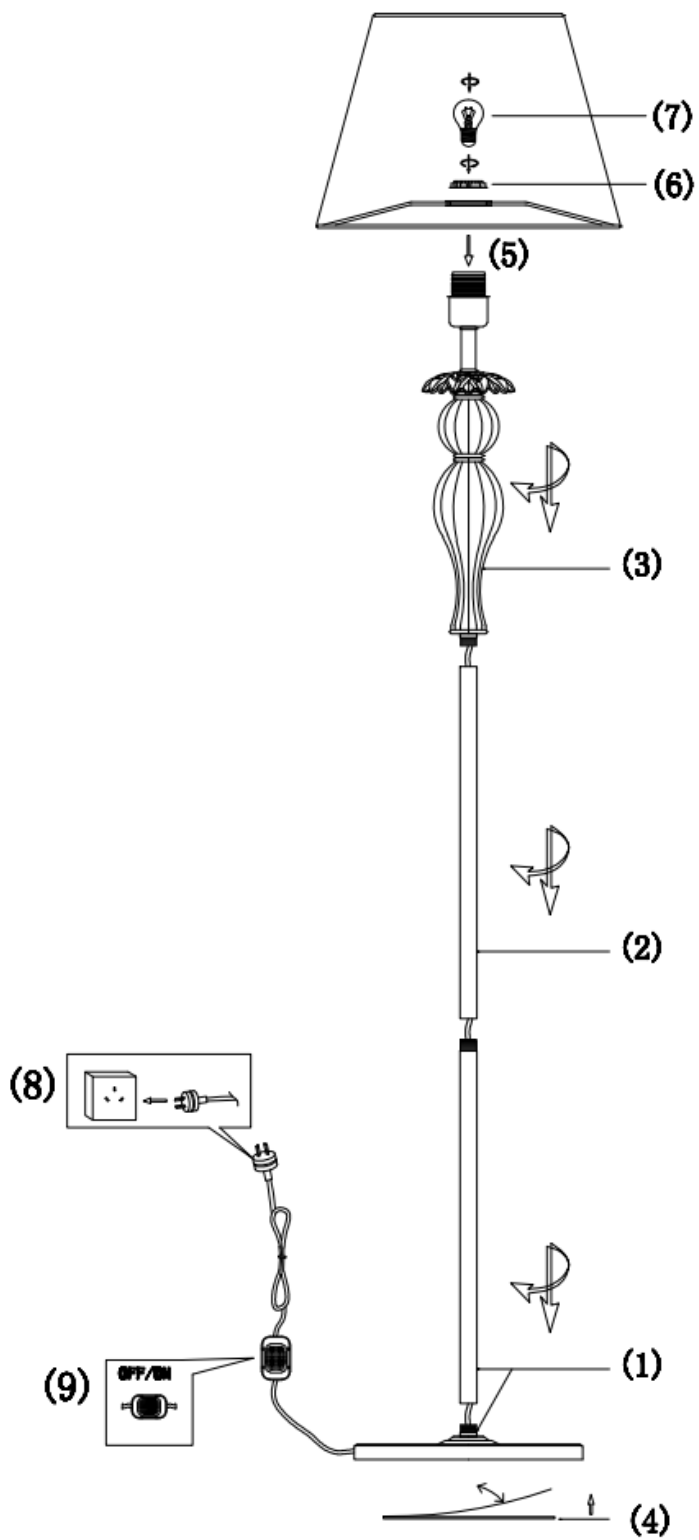

ITEM NO.: CADIZ FL

240V~50Hz E27 Max.25W x1

NOTE: GLOBE NOT INCLUDED

Telbix.

- Disclaimer:
- Tools not included
 - Shade ring attached on lamp holder
 - Globe(s) not included