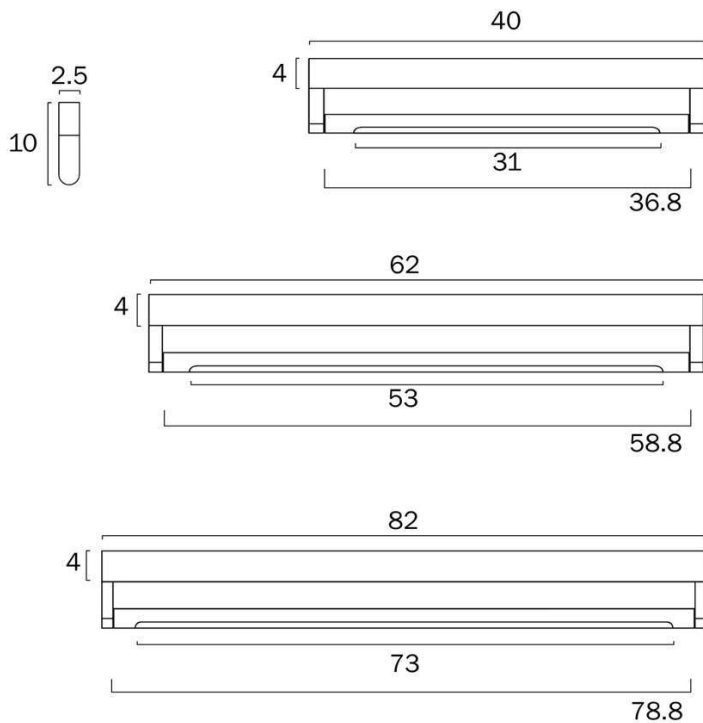

IP rating	IP44
Lead and Plug	No
Approvals	RCM
Installation Required	Yes (by Licensed Electrician only)
Care Instructions	Do not use strong liquid cleaners, Wipe clean with a dry cloth
Replacement Warranty	*3 Years

Barcode

GTIN 9329501067123

Image -dimensions

Note: Dimensions are only a guide and may vary due to manufacturing variations.