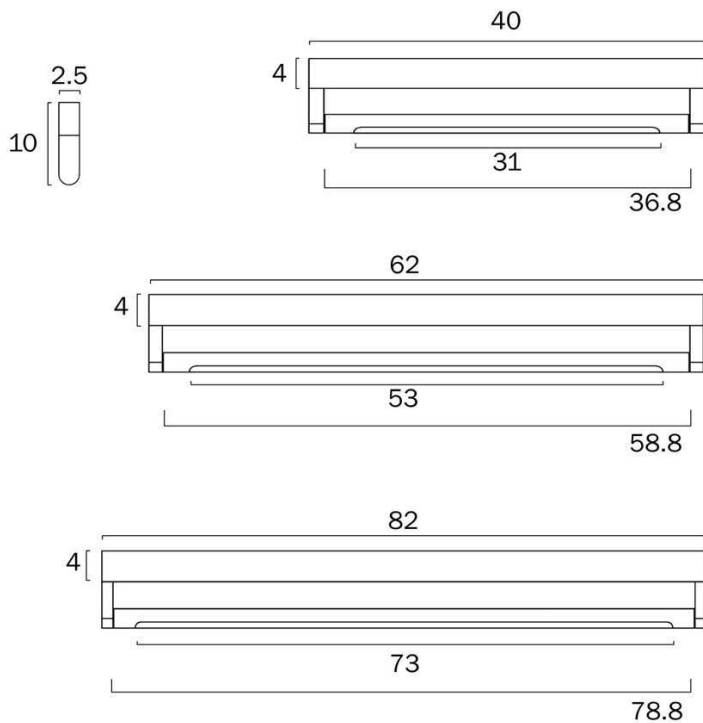

Size

Fixture Width (cm)	62.0
Fixture Height (cm)	2.5
Fixture Projection (cm)	10.0

Specification

Voltage Input	240V
Total Wattage (max)	12
Globe Type	LED integrated SMD
Globe / Light Source included	Yes
Lumens	892
Color Temperature	Warm White; Natural White; Cool White
Color Kelvin	3 CCT (3000k - 4000k - 5000k)
Color Rendering	>83
Dimmable	No
Electrical Protection	CLASS I - HIGH VOLTAGE, EARTH REQUIRED

Barcode

GTIN 9329501067130

Image -dimensions

Note: Dimensions are only a guide and may vary due to manufacturing variations.

Last modification 2024-02-23

ARVIN WB60-CH3C
9329501067123

The Arvin Vanity Wall Light effortlessly combines style and functionality, available in three sizes to suit various spaces. Crafted from durable aluminum, its sleek design is enhanced by a choice of finishes in antique gold, black, and chrome. The integrated LED technology ensures energy-efficient illumination, making it an ideal choice for modern interiors seeking a sophisticated and contemporary lighting solution.