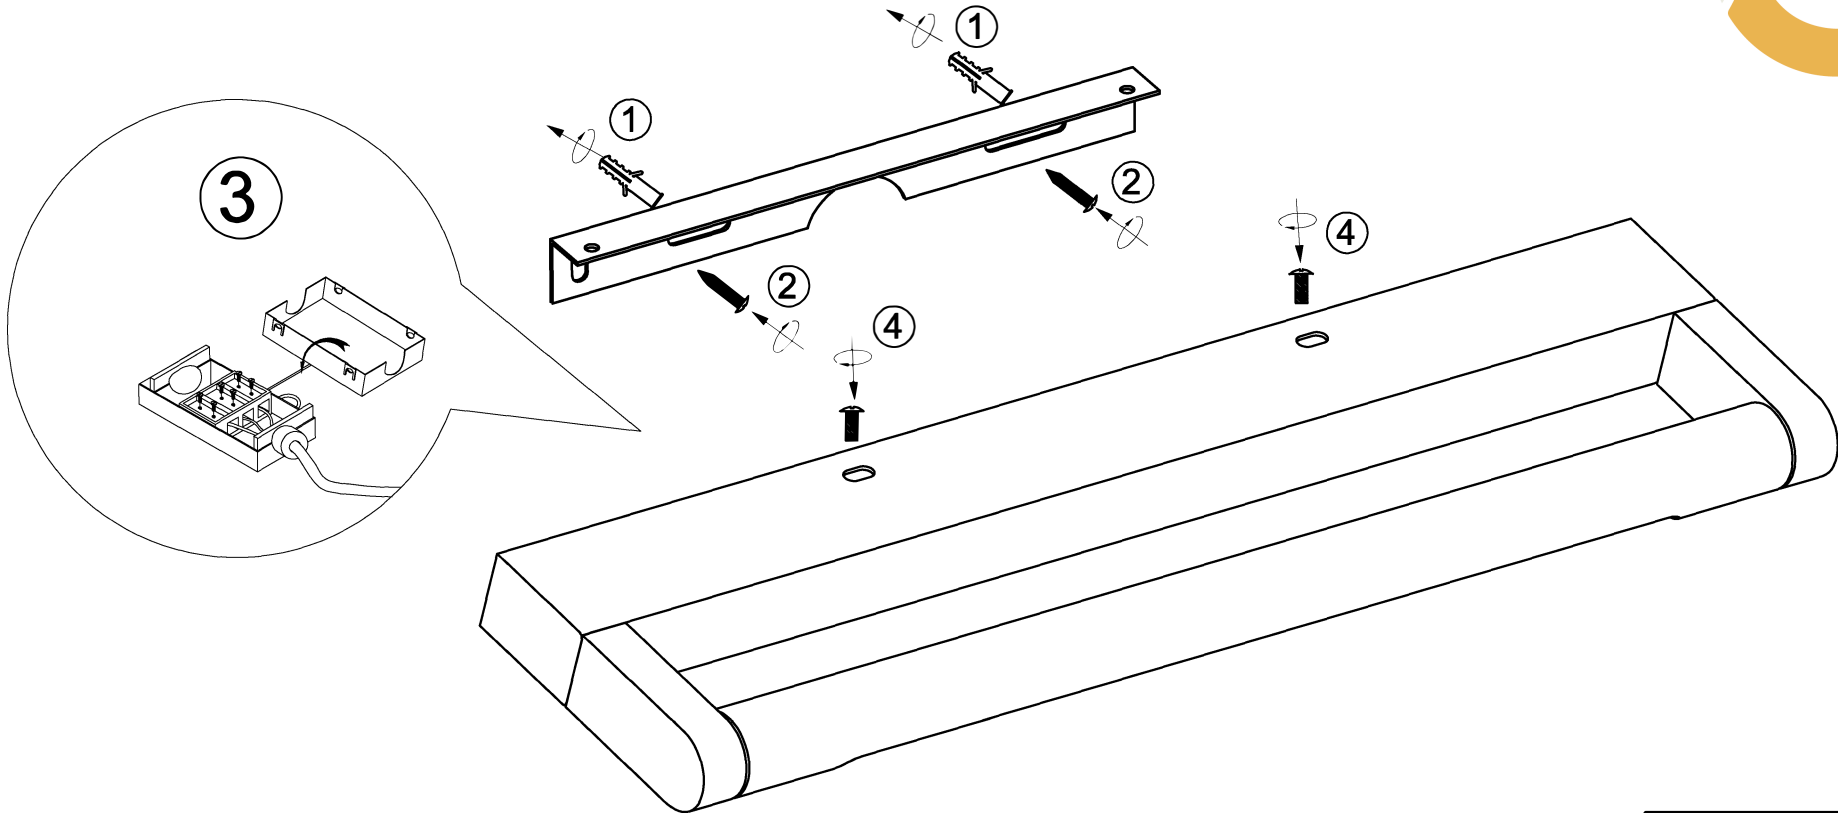

ITEM NO.:ARVIN WB60

Telbix.

240V ~ 50Hz LED 12W 3000K-4000K-5000K

IMPORTANT
Must be installed by
a qualified electrical
contractor.
Install in accordance
with AS/NSZ3000