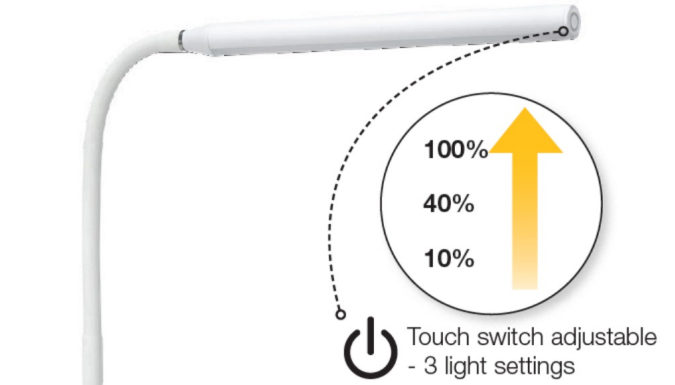

Kora Table Lamp in Black
Model: TLED19-BL

DIMENSIONS

TECHNICAL DATA

FEATURES

SPECIFICATIONS

- 380mm height as pictured
- Base 165mm diameter
- Head length 270mmL x 21mm diameter

Total lumens: 320
Colour temp: 4,000K
Power supply: 220-240V
Dimmable: Yes
CRI: 80
Wattage: 5
Control gear: Included

- Easy to adjust flexible stem
- Touch switch dimmable to 3 light levels 10%, 40% and 100%
- Supplied with plug-in extra low voltage power supply
- Easy access to touch switch at end of lamp head

Material: Plastic
Lamp included: Yes
Technology field: LED
Colour: Black

 Touch switch adjustable
- 3 light settings

DIMENSIONS	TECHNICAL DATA	FEATURES	SPECIFICATIONS
<ul style="list-style-type: none"> • 380mm height as pictured • Base 165mm diameter • Head length 270mmL x 21mm diameter 	<p>Total lumens: 320 Colour temp: 4,000K Power supply: 220-240V Dimmable: Yes CRI: 80 Wattage: 5 Control gear: Included</p>	<ul style="list-style-type: none"> • Easy to adjust flexible stem • Touch switch dimmable to 3 light levels 10%, 40% and 100% • Supplied with plug-in extra low voltage power supply • Easy access to touch switch at end of lamp head 	<p>Material: Plastic Lamp included: Yes Technology field: LED Colour: White</p>