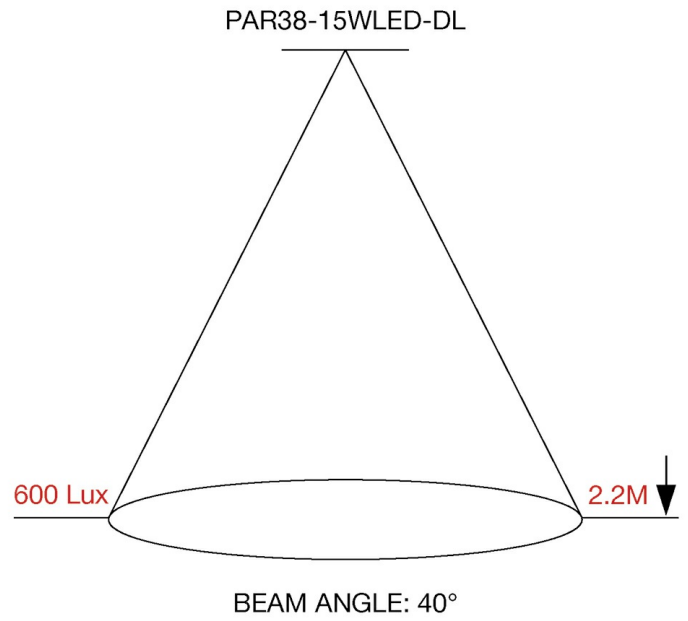

LED PAR38 15W 5K E27 Dimmable Lamp

Model: PAR38-15WLED-DL

DIMENSIONS

• 125mmØ X 134mmL

TECHNICAL DATA

Total lumens: 1200
Colour temp: 5,000K
Power supply: 220-240V
Dimmable: Yes
CRI: 80
Wattage: 15
Beam angle: 40°

FEATURES

- Replaces traditional technology lamps
- Indoor and outdoor use
- Dimmable with Triac dimmer.

SPECIFICATIONS

Lamp holder type: E27
IP Rating: IP65
Technology field: LED
Colour: White