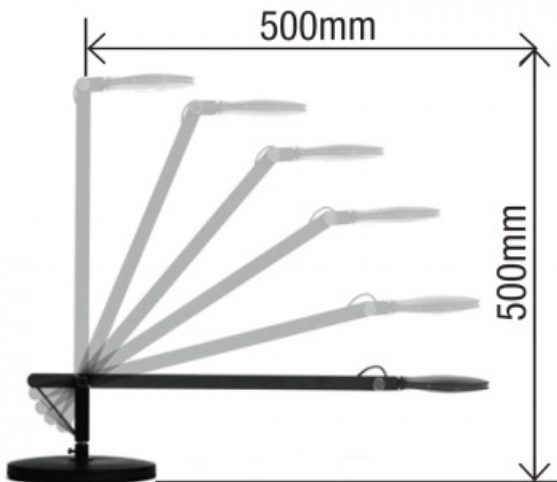

DIMENSIONS	TECHNICAL DATA	FEATURES	SPECIFICATIONS
<ul style="list-style-type: none"> <li>• Maximum height 500mmL</li> <li>• Reach 500mm</li> <li>• Base 195mm diameter</li> <li>• Head 120mm diameter</li> </ul>	<p>Total lumens: 540                      Colour temp: 4,000K                      Power supply: 220-240V                      Dimmable: Yes                      CRI: 80                      Wattage: 6                      Beam angle: 75°                      Control gear: Included</p>	<ul style="list-style-type: none"> <li>• Touch switch dimmable to three light levels - 10%, 50% and 100%</li> <li>• 1500 Lux at 500mm distance, 13000 Lux at 150mm distance</li> <li>• Complete with heavy table base and plug-in extra low voltage power supply</li> <li>• Lamp head is tiltable up and down and side to side</li> <li>• Lamp stem moves through 90°</li> <li>• Fits other Equipoise™ base mount options: LSM-2, LSM-3H, LSM-4 and LSM-7 with LSM-9ROD.</li> </ul>	<p>Material: Metal &amp; Plastic                      Lamp included: Yes                      Technology field: LED                      Colour: Black</p>

Easy to adjust with large range of movement 500mm height and reach.

DIMENSIONS	TECHNICAL DATA	FEATURES	SPECIFICATIONS
------------	----------------	----------	----------------

- Maximum height 500mmL
- Reach 500mm
- Base 195mm diameter
- Head 120mm diameter

Material: Plastic & Metal  
 Lamp included: Yes  
 Technology field: LED  
 Colour: White, Black

Easy to adjust with large range of movement 500mm height and reach.