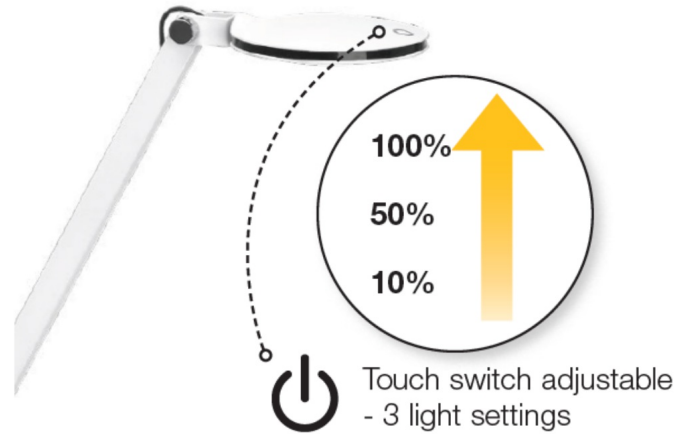

DIMENSIONS	TECHNICAL DATA	FEATURES	SPECIFICATIONS
<ul style="list-style-type: none"> <li>• Maximum height 500mmL</li> <li>• Reach 500mm</li> <li>• Base 195mm diameter</li> <li>• Head 120mm diameter</li> </ul>	<p>Total lumens: 540                      Colour temp: 4,000K                      Power supply: 220-240V                      Dimmable: Yes                      CRI: 80                      Wattage: 6                      Beam angle: 75°                      Control gear: Included</p>	<ul style="list-style-type: none"> <li>• Touch switch dimmable to three light levels - 10%, 50% and 100%</li> <li>• 1500 Lux at 500mm distance, 13000 Lux at 150mm distance</li> <li>• Complete with heavy table base and plug-in extra low voltage power supply</li> <li>• Lamp head is tiltable up and down and side to side</li> <li>• Lamp stem moves through 90°</li> <li>• Fits other Equipoise™ base mount options: LSM-2, LSM-3H, LSM-4 and LSM-7 with LSM-9ROD.</li> </ul>	<p>Material: Metal &amp; Plastic                      Lamp included: Yes                      Technology field: LED                      Colour: Black</p>

Easy to adjust with large range of movement 500mm height and reach.

DIMENSIONS	TECHNICAL DATA	FEATURES	SPECIFICATIONS
------------	----------------	----------	----------------

- Maximum height 500mmL
- Reach 500mm
- Base 195mm diameter
- Head 120mm diameter

Material: Plastic & Metal  
 Lamp included: Yes  
 Technology field: LED  
 Colour: White, Black

Easy to adjust with large range of movement 500mm height and reach.