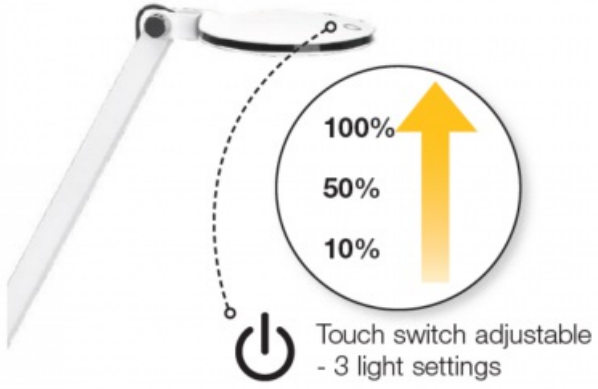

DIMENSIONS	TECHNICAL DATA	FEATURES	SPECIFICATIONS
<ul style="list-style-type: none"> <li>• Maximum height 500mmL</li> <li>• Reach 500mm</li> <li>• Base 195mm diameter</li> <li>• Head 120mm diameter</li> </ul>	<p>Total lumens: 540                      Colour temp: 4,000K                      Power supply: 220-240V                      Dimmable: Yes                      CRI: 80                      Wattage: 6                      Beam angle: 75°                      Control gear: Included</p>	<ul style="list-style-type: none"> <li>• Touch switch dimmable to three light levels - 10%, 50% and 100%</li> <li>• 1500 Lux at 500mm distance, 13000 Lux at 150mm distance</li> <li>• Complete with heavy table base and plug-in extra low voltage power supply</li> <li>• Lamp head is tiltable up and down and side to side</li> <li>• Lamp stem moves through 90°</li> <li>• Fits other Equipoise™ base mount options: LSM-2, LSM-3H, LSM-4 and LSM-7 with LSM-9ROD.</li> </ul>	<p>Material: Metal &amp; Plastic                      Lamp included: Yes                      Technology field: LED                      Colour: Black</p>

Easy to adjust with large range of movement 500mm height and reach.

DIMENSIONS	TECHNICAL DATA	FEATURES	SPECIFICATIONS
------------	----------------	----------	----------------

- Maximum height 500mmL
- Reach 500mm
- Base 195mm diameter
- Head 120mm diameter

Material: Plastic & Metal  
 Lamp included: Yes  
 Technology field: LED  
 Colour: White, Black

Easy to adjust with large range of movement 500mm height and reach.