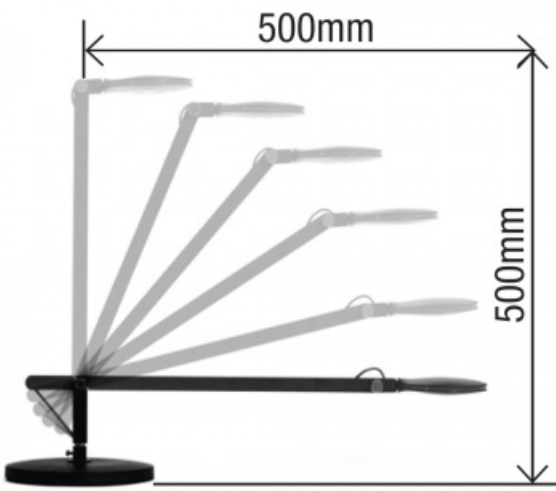

DIMENSIONS	TECHNICAL DATA	FEATURES	SPECIFICATIONS
<ul style="list-style-type: none"> <li>• Maximum height 500mmL</li> <li>• Reach 500mm</li> <li>• Base 195mm diameter</li> <li>• Head 120mm diameter</li> </ul>	<p>Total lumens: 540                      Colour temp: 4,000K                      Power supply: 220-240V                      Dimmable: Yes                      CRI: 80                      Wattage: 6                      Beam angle: 75°                      Control gear: Included</p>	<ul style="list-style-type: none"> <li>• Touch switch dimmable to three light levels - 10%, 50% and 100%</li> <li>• 1500 Lux at 500mm distance, 13000 Lux at 150mm distance</li> <li>• Complete with heavy table base and plug-in extra low voltage power supply</li> <li>• Lamp head is tiltable up and down and side to side</li> <li>• Lamp stem moves through 90°</li> <li>• Fits other Equipoise™ base mount options: LSM-2, LSM-3H, LSM-4 and LSM-7 with LSM-9ROD.</li> </ul>	<p>Material: Metal &amp; Plastic                      Lamp included: Yes                      Technology field: LED                      Colour: Black</p>

Easy to adjust with large range of movement 500mm height and reach.

DIMENSIONS	TECHNICAL DATA	FEATURES	SPECIFICATIONS
------------	----------------	----------	----------------

- Maximum height 500mmL
- Reach 500mm
- Base 195mm diameter
- Head 120mm diameter

Material: Plastic & Metal  
 Lamp included: Yes  
 Technology field: LED  
 Colour: White, Black

Easy to adjust with large range of movement 500mm height and reach.