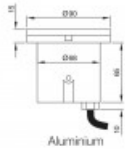

RRP: \$97.10

| DIMENSIONS | TECHNICAL DATA | FEATURES | SPECIFICATIONS |
|----------------|---|---|--|
| 120mmH x 90mmØ | Power supply: 12V Wattage: 35 Max Control gear: Purchase separately | <ul style="list-style-type: none">• Two Directional light• Shown wall mounted• Professional Landscape Lighting• Epoxy encapsulated lampholders• Vacuum impregnated sealed aluminium housings• Stainless steel screws | Lamp included: No Lamp holder type: G5.3 IP Rating: IP68 Technology field: Halogen,LED Replaceable Colour: Black |

Supplied assembled with cord 650mmL

Aluminium