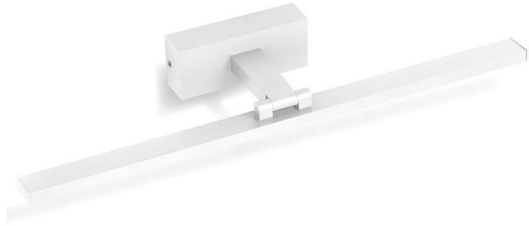

DIMENSIONS

- 595mmL x 147mmD
- Base 150mmW x 60mmH

TECHNICAL DATA

Total lumens: 840
Colour temp: 4,000K
Power supply: 220-240V
CRI: 80
Wattage: 12
Control gear: Included

FEATURES

- Sleek lighting solution ideal for mirror or picture lighting
- Or for where water resistant fittings are required - such as bathroom lighting
- Tilttable head
- Integral driver in base

SPECIFICATIONS

Lamp included: Yes
Number of lamps: 1
IP Rating: IP44
Technology field: LED
Colour: White