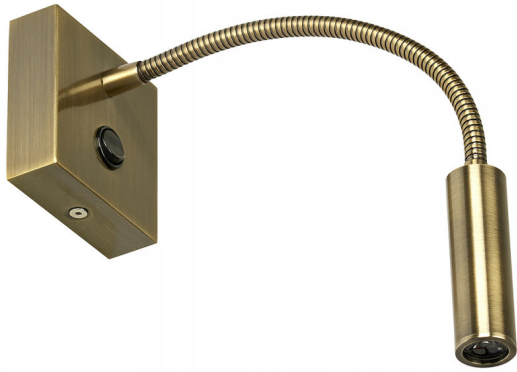

Kiyo Flexi Stem Spotlight in Antique Brass

Model: WL6410-AB

DIMENSIONS

- 320mm long stem including head
- 80mm Sq mounting base
- 25mmØ spot head

TECHNICAL DATA

Total lumens: 200
Colour temp: 3,000K
Power supply: 220-240V
Wattage: 3W

FEATURES

- Ideal for bedside lighting
- Easy to adjust flexible stem
- Switch on base
- Integral LED driver in base
- Made from steel with Antique Brass plating

SPECIFICATIONS

Technology field: LED
Colour: Brass

FEATURES

- Ideal for bedside lighting
- Easy to adjust flexible stem
- Switch on base
- Integral LED driver in base
- Made from steel with Black paint finish and soft, smooth plastic coating on arm

SPECIFICATIONS

FEATURES

- Ideal for bedside lighting
- Easy to adjust flexible stem
- Switch on base
- Integral LED driver in base
- Made from steel with White paint finish and soft smooth plastic coating on arm

SPECIFICATIONS