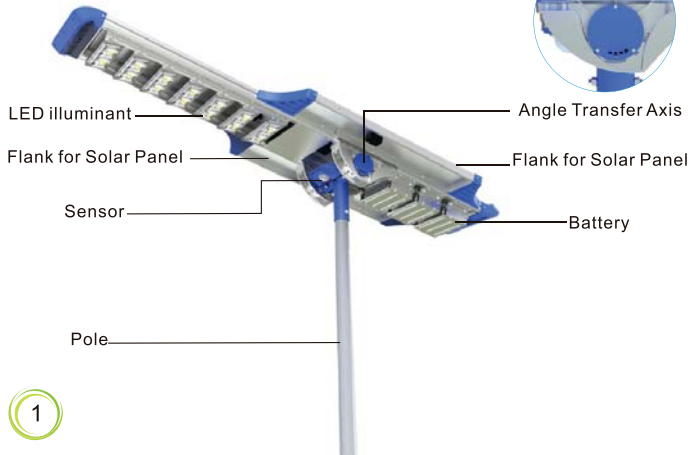

-15,0,15,30 Four-degree angle to confirm the most effective charging efficiency. Professional Lighting distribution can keep the same angle while the Solar Panel angle changing.

Professional Fresnel lens to achieve 20 m and 120 degree detectable area, far more than the competitor

Different Angle and High efficiency Charge,
Never Affected by the Installation Position.

Model	SSL-22N	SSL-23N	SSL-24N	SSL-25N	SSL-26N	SSL-27N	SSL-28N
LED	20W	30W	40W	50W	60W	70W	80W
Solar Panel	Monocrystalline silicon	Monocrystalline silicon	Monocrystalline silicon	Monocrystalline silicon	Monocrystalline silicon	Monocrystalline silicon	Monocrystalline silicon
Battery Type	Rechargeable Li-ion Battery	Rechargeable Li-ion Battery	Rechargeable Li-ion Battery	Rechargeable Li-ion Battery	Rechargeable Li-ion Battery	Rechargeable Li-ion Battery	Rechargeable Li-ion Battery
Solar Charging Time	9-10 hours by bright sunlight	9-10 hours by bright sunlight	9-10 hours by bright sunlight	10 hours by bright sunlight	10 hours by bright sunlight	10 hours by bright sunlight	10 hours by bright sunlight
Lighting Time	4-7 Nights after fully Charged	4-7 Nights after fully Charged	4-7 Nights after fully Charged	4-7 Nights after fully Charged	4-7 Nights after fully Charged	4-7 Nights after fully Charged	4-7 Nights after fully Charged
Lighting Mode	10 types	10 types	10 types	10 types	10 types	10 types	10 types
Material	Aluminumalloy + PC	Aluminumalloy + PC	Aluminumalloy + PC	Aluminumalloy + PC	Aluminumalloy + PC	Aluminumalloy + PC	Aluminumalloy + PC
Waterproof	IP65	IP65	IP65	IP65	IP65	IP65	IP65
Product Size	1116*421*385mm	1530*421*385mm	1770*421*385mm	1687*810*385mm	1875*810*385mm	2096*810*385mm	2258*810*385mm
Application	Street,Courtyard,Garden, Park,Roadway,pathway,Parking Lot,Campus,Farm & Ranch,Military Base						