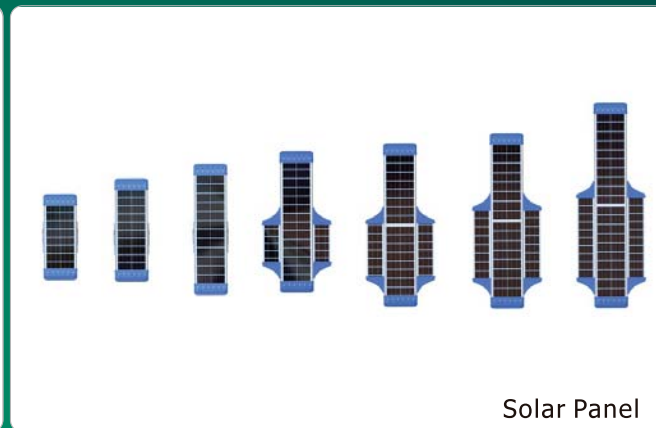

SSL-28N/27N/26N/25N/24N/23N/22N

TITANS SERIES SOLAR STREET LIGHT

-15 Degree

0 Degree

15 Degree

30 Degree

Lateral View

Lamp Front View

Solar Panel

80W
SSL-28N
2258*810*385mm

70W
SSL-27N
2096*810*385mm

60W
SSL-26N
1875*810*385mm

50W
SSL-25N
1687*810*385mm

40W
SSL-24N
1770*421*385mm

30W
SSL-23N
1530*421*385mm

20W
SSL-22N
1116*421*385mm

-15,0,15,30 Four-degree angle to confirm the most effective charging efficiency. Professional Lighting distribution can keep the same angle while the Solar Panel angle changing.

Professional Fresnel lens to achieve 20 m and 120 degree detectable area, far more than the competitor