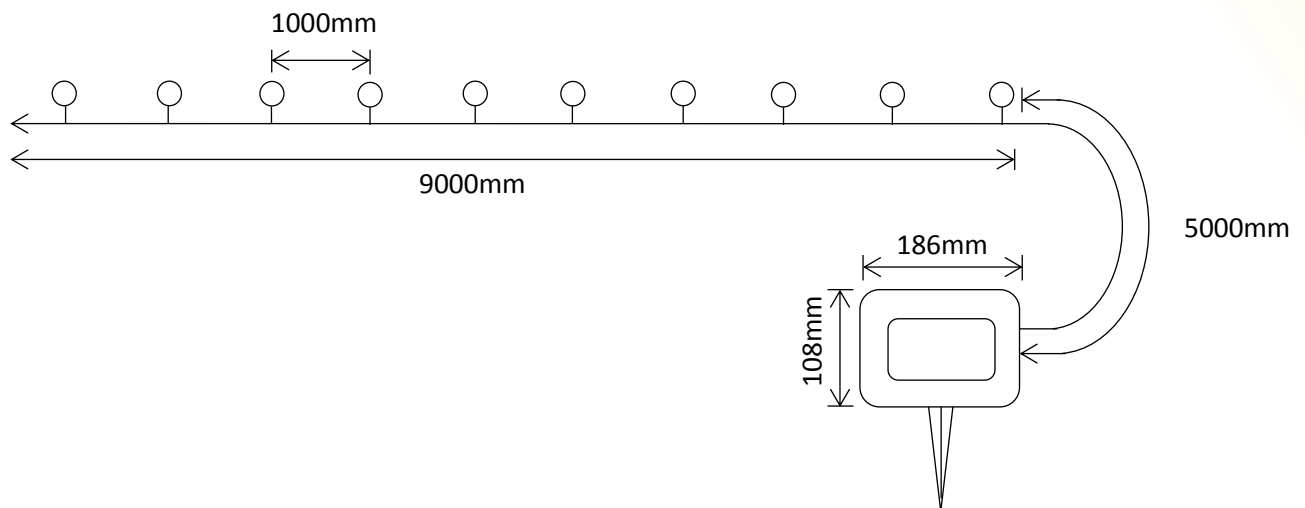

10W Warm White Festoon Lights

10x G45 – E27
Filament LED
Bulbs @ 0.2w –
20Lmn per bulb
@ 2700k

2x 3.7V
2.2Ah Lithium

2.8w - 5.5vDC
Separate E.R.E*

Dust & Water
Protection

SLDFES-10WW

Features:

- 11 LED bulbs per kit (1 x Spare Included)
- “Plug and Play” Installation
- Built in Photo Electric Cell
- 6-8 hours charging time
- 8-10 hours Operation every night
- 4 x Pre-set Operation Modes
- DIY and Easy to Install
- Cable Colour – Black
- Total Cable Length – 14m
- LED CCT – Warm White
- Optional Charging via 5v USB Port
- Epoxy Resin Encapsulation
- **1 Year Warranty!**

20W Warm White Festoon Lights

20x G45 – E27
Filament LED
Bulbs @ 0.2w –
20Lmn per bulb
@ 2700k

2x 3.7V
2.2Ah Lithium

2.8w - 5.5vDC
Separate E.R.E*

Dust & Water
Protection

SLDFES-20WW

Features:

- 21 LED bulbs per kit (1 x Spare Included)
- “Plug and Play” Installation
- Built in Photo Electric Cell
- 6-8 hours charging time
- 8-10 hours Operation every night
- 4 x Pre-set Operation Modes
- DIY and Easy to Install
- Cable Colour – Black
- Total Cable Length – 24m
- LED CCT – Warm White
- Optional Charging via 5v USB Port
- Epoxy Resin Encapsulation
- **1 Year Warranty!**