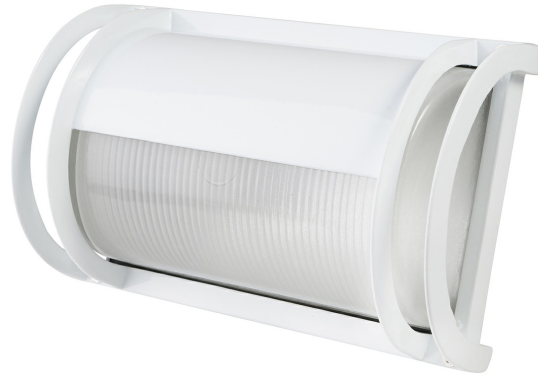

C-SERIES SE7255

Decorative IP54 architectural LED wall mount luminaire - E27 lamp base

Application

A decorative architectural solution for commercial exteriors

Design Specifications

- Robust die-cast aluminium body
- Durable powder coated finish
- Frosted glass diffuser
- E27 lamp base
- Lamp NOT included
- Lamp options - LG5, LG9, LGS4, LGS8, LGS10, LGS14D,LT407, LT409

Technical Specification

Model No.	Description	Input (ac) (V)	Body Colour
SE7255 BK	EXT. W/LIGHT 268 X 179 ES BK	240	BLACK
SE7255 SL	EXT. W/LIGHT 268 X 179 ES SL	240	SILVER
SE7255 WH	EXT. W/LIGHT 268 X 179 ES WH	240	WHITE

Dimensions

SE7255

Product Images