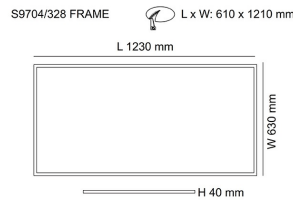

Technical Specification

Model No.	Description	Body Colour
S9704/214 FRAME	PLASTER FRAME 214/306 SIZE WH	WHITE
S9704/414 FRAME	PLASTER FRAME 606/606 SIZE WH	WHITE
S9704/228 FRAME	PLASTER FRAME 228/312 SIZE WH	WHITE
S9704/328 FRAME	PLASTER FRAME 328/612 SIZE WH	WHITE

Dimensions

S9704 214

S9704 328

S9704 414