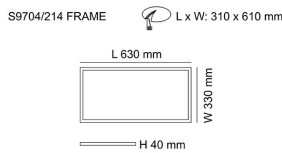

RECESSED CEILING FRAME S9704

LED panel installation type recessed ceiling frame

Application

Designed for commercial office interior spaces

Design Specifications

- Pressed steel base
- Quality white powder coated finish

Technical Specification

Model No.	Description	Body Colour
S9704/214 FRAME	PLASTER FRAME 214/306 SIZE WH	WHITE
S9704/414 FRAME	PLASTER FRAME 606/606 SIZE WH	WHITE
S9704/228 FRAME	PLASTER FRAME 228/312 SIZE WH	WHITE
S9704/328 FRAME	PLASTER FRAME 328/612 SIZE WH	WHITE

Dimensions

S9704 214

S9704 328

S9704 414