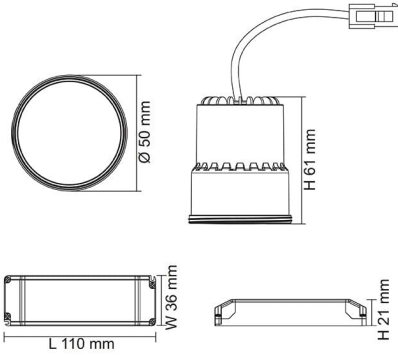

Technical Specification

Product	Model No.	Input Voltage (V/AC)	Power (W)	Lumens (lm)	CCT (K)	Beam Angle (°)
	S9053WP/SFI	240	9	700	3000	60
	S9008WW/WH/SFI	240	9	700	3000	60
	S9008WW/BK/SFI	240	9	700	3000	60
	S9009WW/WH/SFI	240	9	700	3000	60
	S9009WW/BK/SFI	240	9	700	3000	60
	S9011WW/WH/SFI	240	9	700	3000	60
	S9011WW/BK/SFI	240	9	700	3000	60

Dimmable	CRI	Body Colour	Cut Out (mm)	Diameter (mm)	Dim (mm)
YES	80			50	60(H)
YES	80	MATT WHITE	76	82	80(H)
YES	80	MATT BLACK	76	82	80(H)
YES	80	MATT WHITE	76	82	80(H)
YES	80	MATT BLACK	76	82	80(H)
YES	80	MATT WHITE	92	102	95(H)
YES	80	MATT BLACK	92	102	95(H)

Patent pending

Due to continued product and technology enhancements, data sourced from sal.net.au shall not form part of any contract and or technical performance guarantee unless expressly confirmed in writing by SAL at the time of order. Products are sold in accordance with [SAL Terms and Conditions of sale](#) and all images shown are for illustration purposes only and may vary from the actual colour or finish. Unless specifically stated, all IP ratings nominated for Interior products are from "below the ceiling".

Dimensions

s9053