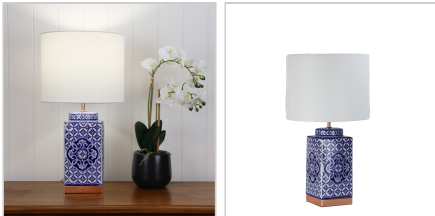

Lamp Shade Colour	IVORY
Lamp Shade Material	Polyester Cotton
Shade Included	Yes
Lamp Shade Top Dim	31
Lamp Shade Bottom Dim	31
Lamp Shade Side Dim	24
Shade Fitting Type	43mm Shade Fitting
Lamp Switch	On/off Switch Located on Cord
Supplier Code	OL98893
UPI	9324879222686
Warranty / Guarantee	12 Month Replacement

Images

Unless stated, fittings do not include globes (bulbs). No representations are made as to the suitability of this product for your application. All fixed lights (other than DIY lights) should be installed by a licensed electrical contractor. Due to continuing product development, some specifications may change over time. Refer to our detailed Terms and Conditions, online at: www.orient-lighting.com.au | Details and specifications are current at the time of printing, and with constant product development, subject to change.

(c) Oriel Lighting