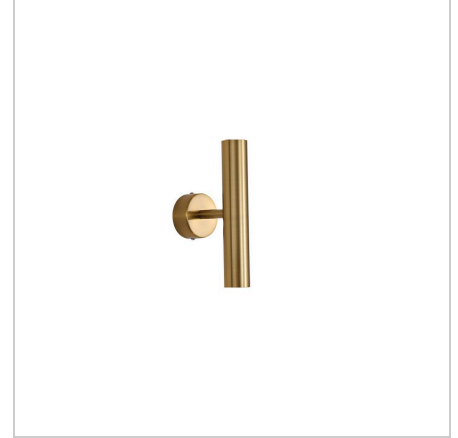

product specification

www.oriel-lighting.com.au

TOLI SATIN BRASS

SKU:OL54402SB

The TOLI twin wall light can be mounted vertically or horizontally - making it a great choice as a vanity light. The simple fitting has E27 lampholders and can be matched up with many different decorative LED filament bulbs, giving that individual look. (Bulbs not included, we think the G95 opal matt looks great)

Additional information

Brand	Oriel Lighting
Colour	SATIN BRASS
Bulb Qty	2
Bulb Type	E27
Wattage	60W
Bulb Included	NO
Voltage	240V
Overall Height	25
Overall Width	8
Overall Depth	14
Fitting Height	25
Fitting Width	4.5
Fitting Backplate	D8 P3.5
Supplier Code	OL54402SB
UPI	9324879225472
Electrician To Install	This fitting should be installed by a licenced electrician