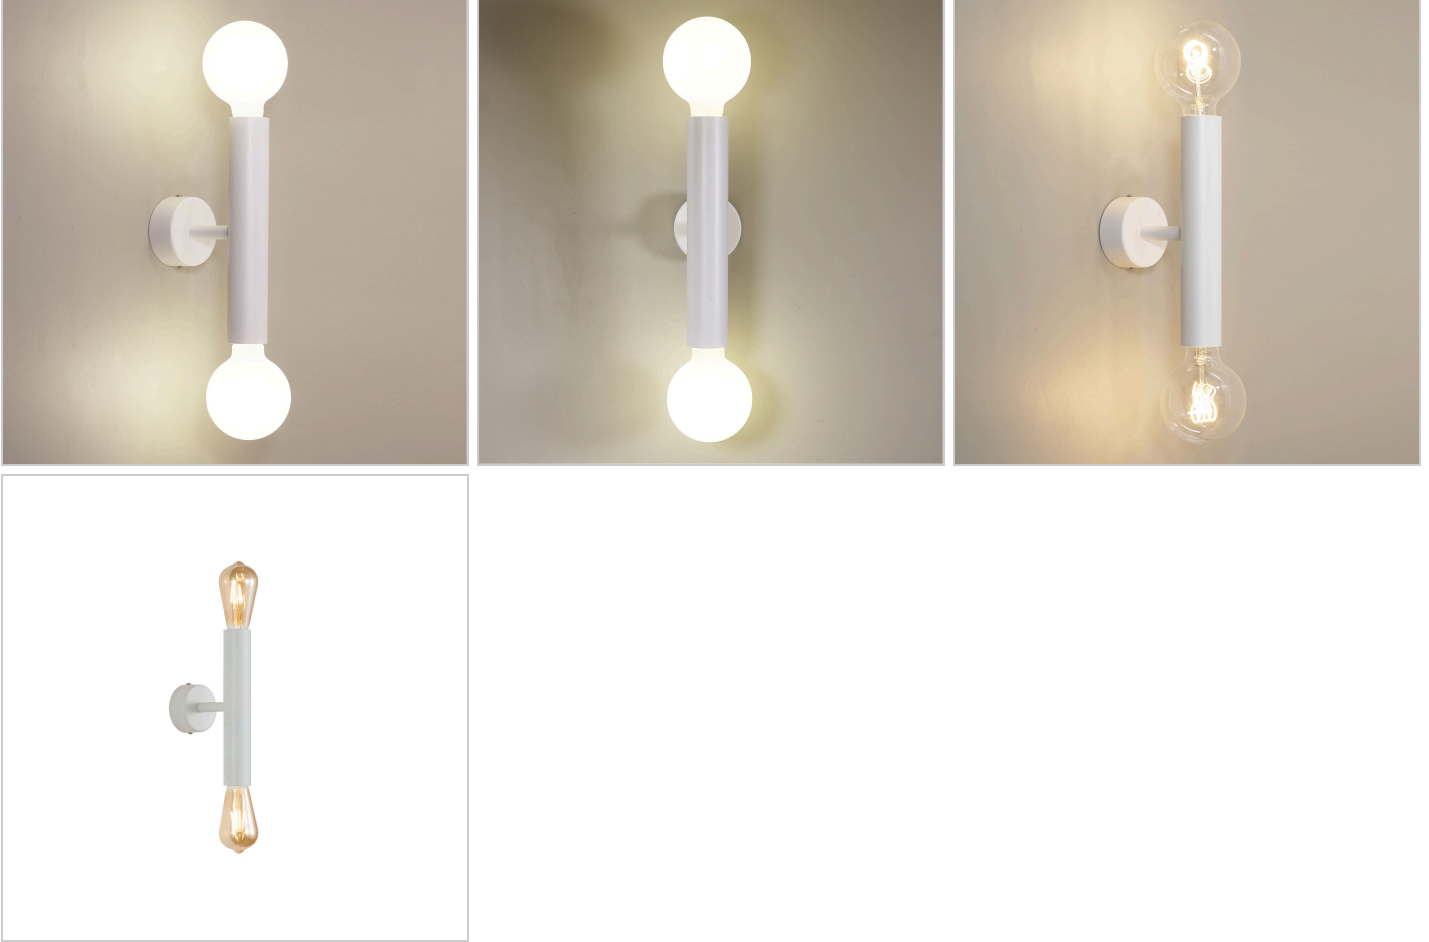

Warranty / Guarantee

12 Month Replacement Guarantee

Images

Unless stated, fittings do not include globes (bulbs). No representations are made as to the suitability of this product for your application. All fixed lights (other than DIY lights) should be installed by a licensed electrical contractor. Due to continuing product development, some specifications may change over time. Refer to our detailed Terms and Conditions, online at: www.oriel-lighting.com.au | Details and specifications are current at the time of printing, and with constant product development, subject to change.

(c) Oriel Lighting

quality lighting at affordable prices | specifications subject to change without notice - check the website for the latest information | www.oriel-lighting.com.au