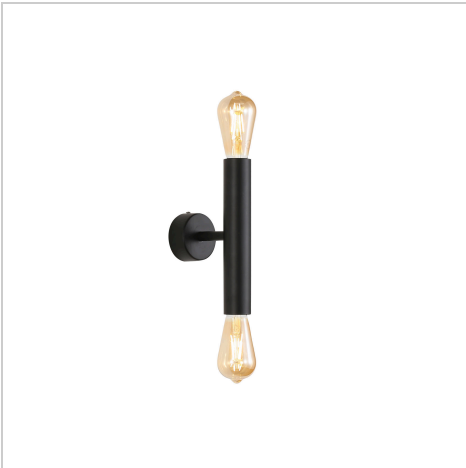

Warranty / Guarantee

12 Month Replacement Guarantee

Images

Unless stated, fittings do not include globes (bulbs). No representations are made as to the suitability of this product for your application. All fixed lights (other than DIY lights) should be installed by a licensed electrical contractor. Due to continuing product development, some specifications may change over time. Refer to our detailed Terms and Conditions, online at: www.orient-lighting.com.au | Details and specifications are current at the time of printing, and with constant product development, subject to change.

(c) Oriel Lighting

quality lighting at affordable prices | specifications subject to change without notice - check the website for the latest information | www.orient-lighting.com.au