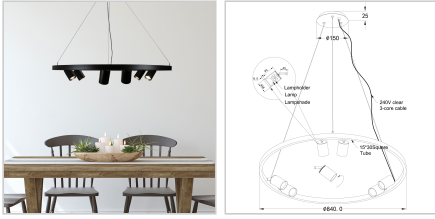

Images

Unless stated, fittings do not include globes (bulbs). No representations are made as to the suitability of this product for your application. All fixed lights (other than DIY lights) should be installed by a licensed electrical contractor. Due to continuing product development, some specifications may change over time. Refer to our detailed Terms and Conditions, online at: www.oriel-lighting.com.au | Details and specifications are current at the time of printing, and with constant product development, subject to change.

(c) Oriel Lighting