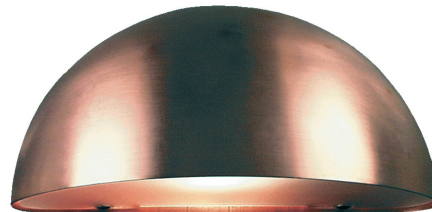

Scorpius

Item number: 21651001 White
EAN: 5701581301979

Packaging unit 6
Material: Galvanized steel/Plastic
IP23, Class 1 (Earth contact), 230V
E14, Max. 40W, Light source not included
Parallel connection possible

Area: Outdoor
Energy class A++ - D

Scorpius Wall light for outdoor use has a classic and timeless design. Scorpius has many uses – the perfect fit at the front door, at the entrance, on the fence, or in the stairwell. It can be used alone or with several placed side by side.