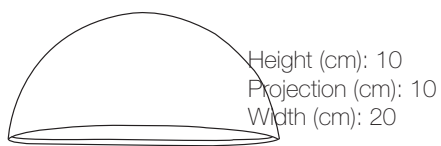

Scorpius

Item number: 21651030 Copper
EAN: 5701581916951

Packaging unit 6
Material: Copper/Plastic
IP23, Class 1 (Earth contact), 230V
E14, Max. 40W, Light source not included
Parallel connection possible

Area: Outdoor
Energy class A++ - D

Scorpius Wall light for outdoor use has a classic and timeless design. Scorpius has many uses – the perfect fit at the front door, at the entrance, on the fence, or in the stairwell. It can be used alone or with several placed side by side.