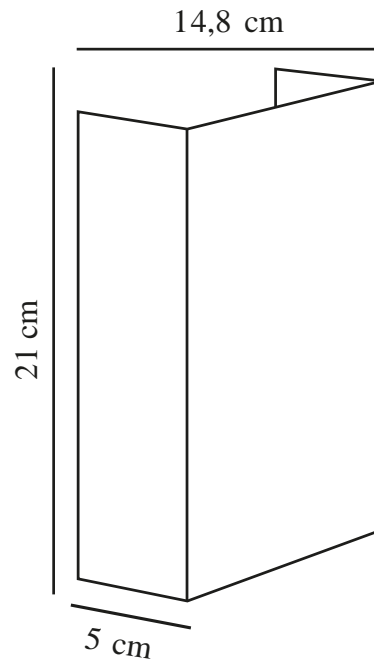

FOLD 15 | WALL LIGHT | CORTEN

2019051038

nordlux®

Voltage (V): 230 Volt
IP degree: IP54
Class (Class 1, Class 2, Class 3):
Class 1 (Earth contact)
Socket type: LED Module
Parallel connection: True

Primary material: Corten
Secondary material: Plastic
Colour of the glass: Clear
Suitable for Seaside: True
Colour: Corten

Height (cm): 21
Width (cm): 15
Projection (cm): 4.5
EAN: 5704924001987
TUN: 2108858
Item Number: 2019051038
Pcs Per Master Carton: 3
Sales Box Height (cm): 22

Sales Box Width(cm): 6
Sales Box Depth (cm): 16
Sales Box Volume m³ : 0.0021
Product net weight (kg): 1.33

Brightness of light (Lumen): 225
Colour temperature (Kelvin): 3000
Ra-value : 80
Lifetime (hours): 30000
Beam angle (°) : 120
Energy class: F
Actual watt (W): 10.4

- Three light effects included • Both up- and downlight • Built-in parallel connection •
- Designed for both outdoor and bathroom use
- Durable material that is well-suited for harsh weather • 15-year guarantee on extensive