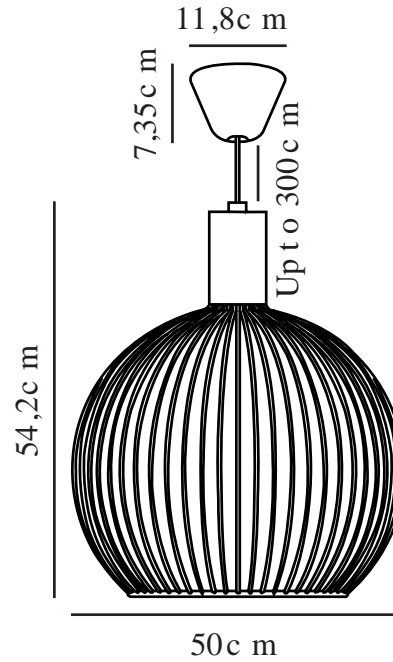

AVER 50 | PENDANT | BLACK

84263003

Voltage (V): 230 Volt
IP degree: IP20
Maximum bulb wattage (W): 60W
Class (Class 1, Class 2, Class 3):
Class 2 (Double isolated)
Socket type: E27
Dimmerable: Yes with compatible
bulb

Colour: Black
Height (cm): 54.2
Shade Diameter (cm): 50
EAN: 5701581337381
TUN: 1845279
Item Number: 84263003

Pcs Per Master Carton: 1
Sales Box Height (cm): 49
Sales Box Width (cm): 59
Sales Box Depth (cm): 49
Sales Box Volume m³: 0.1417
Product net weight (kg): 2.82

Primary material: Metal
Secondary material: Plastic
Colour of the cable: Black
Length of the cable (cm): 300
Surface material of the cable:
Textile
Is the cable replaceable: False

- Provides a good light • Visible bulb
- Sculptural and fills out the space/room

AVER is a pendant light that breaks with tradition. With its visible light bulb behind the curved metal threads, AVER delivers both beautiful light and fascinating shadow play. The design is simple, aesthetic, and supported by the metal's inherent strength. It results in a strong visual design experience – a pendant light that produces a unique ambiance and beautiful shadow play to the space. Design by Carlo Volf.