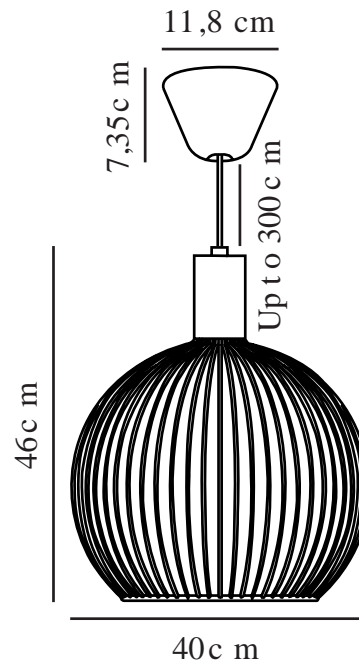

AVER 40 | PENDANT | BLACK

84253003

Voltage (V): 230 Volt
IP degree: IP20
Maximum bulb wattage (W): 60W
Class (Class 1, Class 2, Class 3):
Class 2 (Double isolated)
Socket type: E27
Dimmerable: Yes with compatible
bulb

Colour: Black
Height (cm): 46
Shade Diameter (cm): 40
EAN: 5701581337282
TUN: 1845278
Item Number: 84253003

Pcs Per Master Carton: 1
Sales Box Height (cm): 41
Sales Box Width (cm): 48
Sales Box Depth (cm): 41
Sales Box Volume m³ : 0.0807
Product net weight (kg): 2.2

Primary material: Metal
Secondary material: Plastic
Colour of the cable: Black
Length of the cable (cm): 300
Surface material of the cable:
Textile
Is the cable replaceable: False

- Provides a good light • Visible bulb
- Sculptural and fills out the space/room

AVER is a pendant light that breaks with tradition. With its visible light bulb behind the curved metal threads, AVER delivers both beautiful light and fascinating shadow play. The design is simple, aesthetic, and supported by the metal's inherent strength. It results in a strong visual design experience – a pendant light that produces a unique ambiance and beautiful shadow play to the space. Design by Carlo Volf.