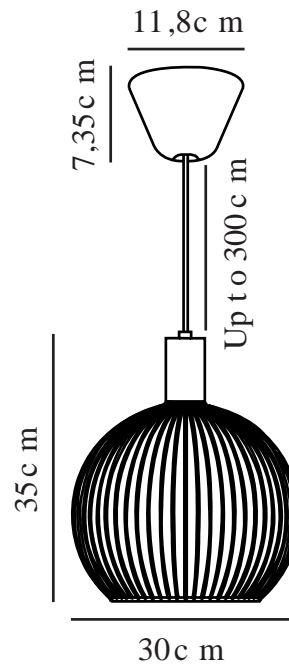

AVER 30 | PENDANT | BLACK

84243003

Voltage (V): 230 Volt
IP degree: IP20
Maximum bulb wattage (W): 60W
Class (Class 1, Class 2, Class 3):
Class 2 (Double isolated)
Socket type: E27
Dimmerable: Yes with compatible
bulb

Primary material: Metal
Secondary material: Plastic
Colour of the cable: Black
Length of the cable (cm): 300
Surface material of the cable:
Textile
Is the cable replaceable: False

Colour: Black
Height (cm): 35
Shade Diameter (cm): 30
Shade Height (cm): 35
EAN: 5701581337183
TUN: 1845277
Item Number: 84243003

Pcs Per Master Carton: 2
Sales Box Height (cm): 38
Sales Box Width (cm): 30
Sales Box Depth (cm): 30
Sales Box Volume m³ : 0.0342
Product net weight (kg): 1.16

- Provides a good light • Visible bulb
- Sculptural and fills out the space/room

AVER is a pendant light that breaks with tradition. With its visible light bulb behind the curved metal threads, AVER delivers both beautiful light and fascinating shadow play. The design is simple, aesthetic, and supported by the metal's inherent strength. It results in a strong visual design experience – a pendant light that produces a unique ambiance and beautiful shadow play to the space. Design by Carlo Volf.