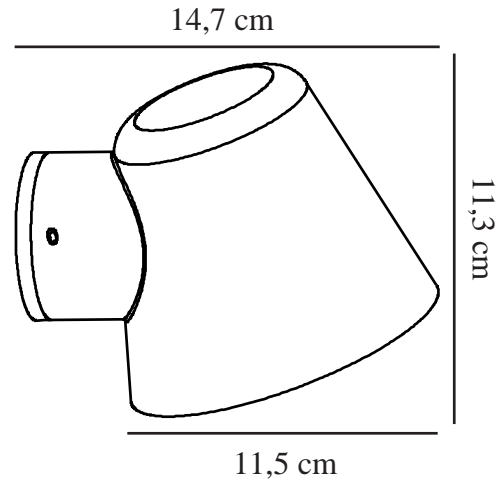

ALERIA | WALL LIGHT | WHITE

2019131001

nordlux®

Voltage (V): 230 Volt
IP degree: IP44
Maximum bulb wattage (W): 35W
Class (Class 1, Class 2, Class 3):
Class 1 (Earth contact)
Socket type: GU10
Parallel connection: False

Height (cm): 11.3
Width (cm): 11.5
Projection (cm): 14.7
EAN: 5704924004742
TUN: 2140634
Item Number: 2019131001

Pcs Per Master Carton: 3
Sales Box Height (cm): 10.6
Sales Box Width(cm): 15.3
Sales Box Depth (cm): 12.3
Sales Box Volume m³ : 0.002
Product net weight (kg): 0.33

Primary material: Metal
Suitable for Seaside: False
Colour: White

• Modern and compact design • Designed for both outdoor and bathroom use

Aleria is a small lamp that does not take up any unnecessary space, but at the same time provides a good functional light. With the soft shapes and elegant design this lamp becomes a beautiful decoration for your outdoor space. Aleria is made of lacquered aluminium and is ideal for example at the driveway, front door or garage.