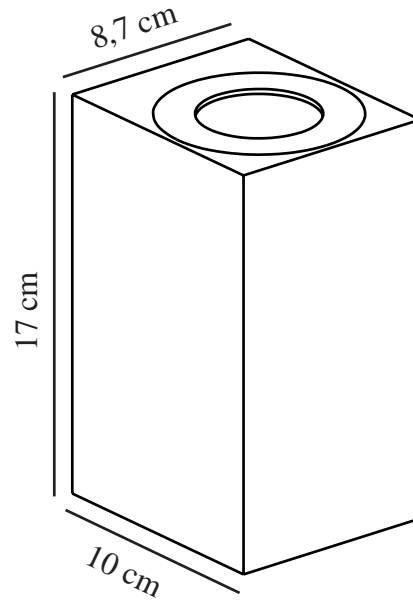

CANTO MAXI KUBI 2 | WALL LIGHT | WHITE

49731001

nordlux®

Voltage (V): 230 Volt
IP degree: IP44
Maximum bulb wattage (W):
2X28W
Class (Class 1, Class 2, Class 3):
Class 1 (Earth contact)
Socket type: GU10
Parallel connection: True

Height (cm): 17
Width (cm): 8.7
Projection (cm): 10
EAN: 5701581476080
TUN: 2042404
Item Number: 49731001

Pcs Per Master Carton: 3
Sales Box Height (cm): 17.8
Sales Box Width(cm): 10.6
Sales Box Depth (cm): 9.3
Sales Box Volume m³ : 0.0018
Product net weight (kg): 0.55

Primary material: Aluminium
Colour of the glass: Clear
Suitable for Seaside: False
Colour: White

• Both up- and downlight • Built-in parallel connection

Canto Kubi Maxi provides a unique lighting experience, where light flows both up and down. The cubic design exudes Scandinavian minimalism and makes the lamp both decorative and sculptural. Canto Kubi Maxi can be connected in parallel to multiple lamps, making the lamp extremely functional.