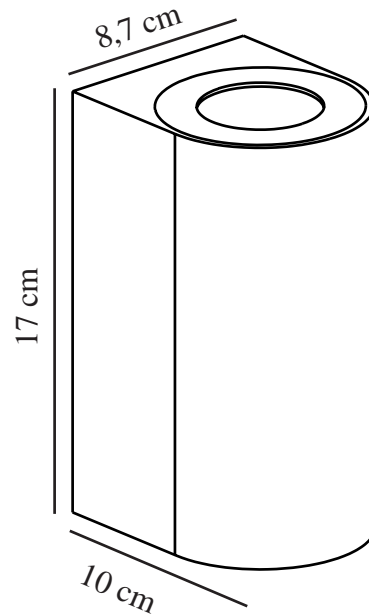

CANTO MAXI 2 | WALL LIGHT | WHITE

49721001

nordlux®

Voltage (V): 230 Volt
IP degree: IP44
Maximum bulb wattage (W):
2X28W
Class (Class 1, Class 2, Class 3):
Class 1 (Earth contact)
Socket type: GU10
Parallel connection: True

Height (cm): 17
Width (cm): 8.7
Projection (cm): 10
EAN: 5701581483484
TUN: 2050195
Item Number: 49721001

Pcs Per Master Carton: 3
Sales Box Height (cm): 17.8
Sales Box Width(cm): 10.6
Sales Box Depth (cm): 9.3
Sales Box Volume m³ : 0.0018
Product net weight (kg): 0.5

Primary material: Aluminium
Colour of the glass: Clear
Suitable for Seaside: False
Colour: White

• Both up- and downlight • Built-in parallel connection

Whether Canto Maxi 2 is placed indoors or outdoors, the lamp offers a unique lighting experience. The minimalist design makes the lamp both decorative and sculptural.