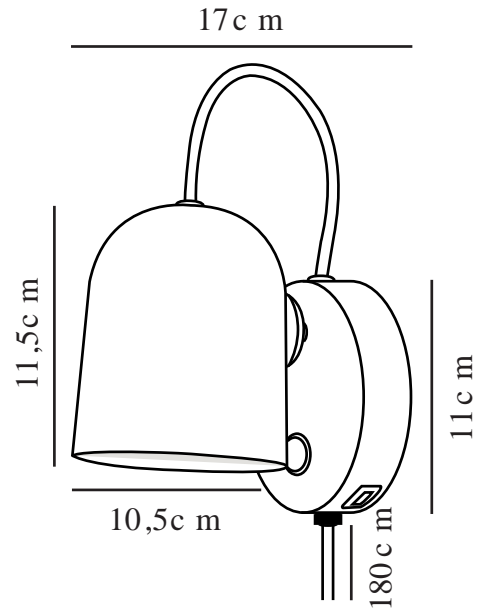

ANGLE GU10 | WALL LIGHT | WHITE/TELEGREY

2120601001

Voltage (V): 230 Volt
IP degree: IP20
Maximum bulb wattage (W): 25W
Class (Class 1, Class 2, Class 3):
Class 2 (Double isolated)
Socket type: GU10
Switch placement: On the fixture

Height (cm): 11.5
Width (cm): 10.5
Shade Diameter (cm): 10.5
Outdoor base dimension (cm): 11
Length (cm): 17
Tilt Angle (°): 170
Turning Angle (°): 350

Sales Box Height (cm): 21.5
Sales Box Width (cm): 16
Sales Box Depth (cm): 15
Sales Box Volume m³: 0.0052
Product net weight (kg): 0.588

Primary material: Metal
Secondary material: Plastic
Colour of the cable: White
Length of the cable (cm): 180
Surface material of the cable:
Textile
Is the cable replaceable: True
Colour: White/Telegrey

EAN: 5704924004162
Item Number: 2120601001
Pcs Per Master Carton: 3

- Satin soft, matt surface
- Magnet for easy adjustment of the shade
- USB port for charging your phone or other device

Angle wall light by Danish designer Maria Berntsen is a modern and timeless design that fits perfectly as a bedside light or above the bathroom mirror. The lamp is carried out in a playful and interactive design with a magnetically attached shade that can easily be adjusted to fit your needs. Turn, tilt or move the shade for a directional or indirect light. A USB charging port on the side conveniently lets you charge your phone or other device.