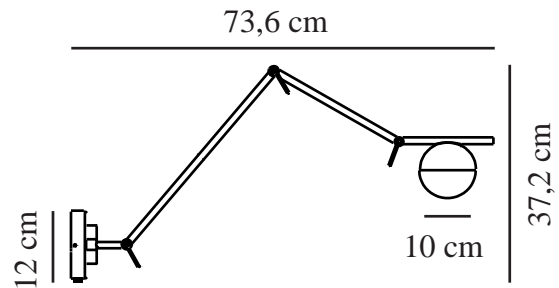

CONTINA | WALL LIGHT | BLACK

2010971003

nordlux®

Voltage (V): 230 Volt
IP degree: IP20
Maximum bulb wattage (W): 5W
Class (Class 1, Class 2, Class 3):
Class 2 (Double isolated)
Socket type: G9
Switch placement: On the cable

Height (cm): 37.2
Width (cm): 12.5
Shade Diameter (cm): 10
Outdoor base dimension (cm): 12
Length (cm): 73.6
Tilt Angle (°): 165

Sales Box Height (cm): 48
Sales Box Width (cm): 13.5
Sales Box Depth (cm): 22.5
Sales Box Volume m³: 0.0146
Product net weight (kg): 1.01

Primary material: Metal
Secondary material: Glass
Colour of the glass: Opal white
Colour of the cable: Black
Length of the cable (cm): 150
Surface material of the cable:
Textile
Is the cable replaceable: True
Colour: Black

EAN: 5704924001727
TUN: 2100616
Item Number: 2010971003
Pcs Per Master Carton: 3

- Contemporary art deco style
- Matte white opal mouth blown glass
- Adjustable joints for perfect placement
- Can be used on both wall and ceiling